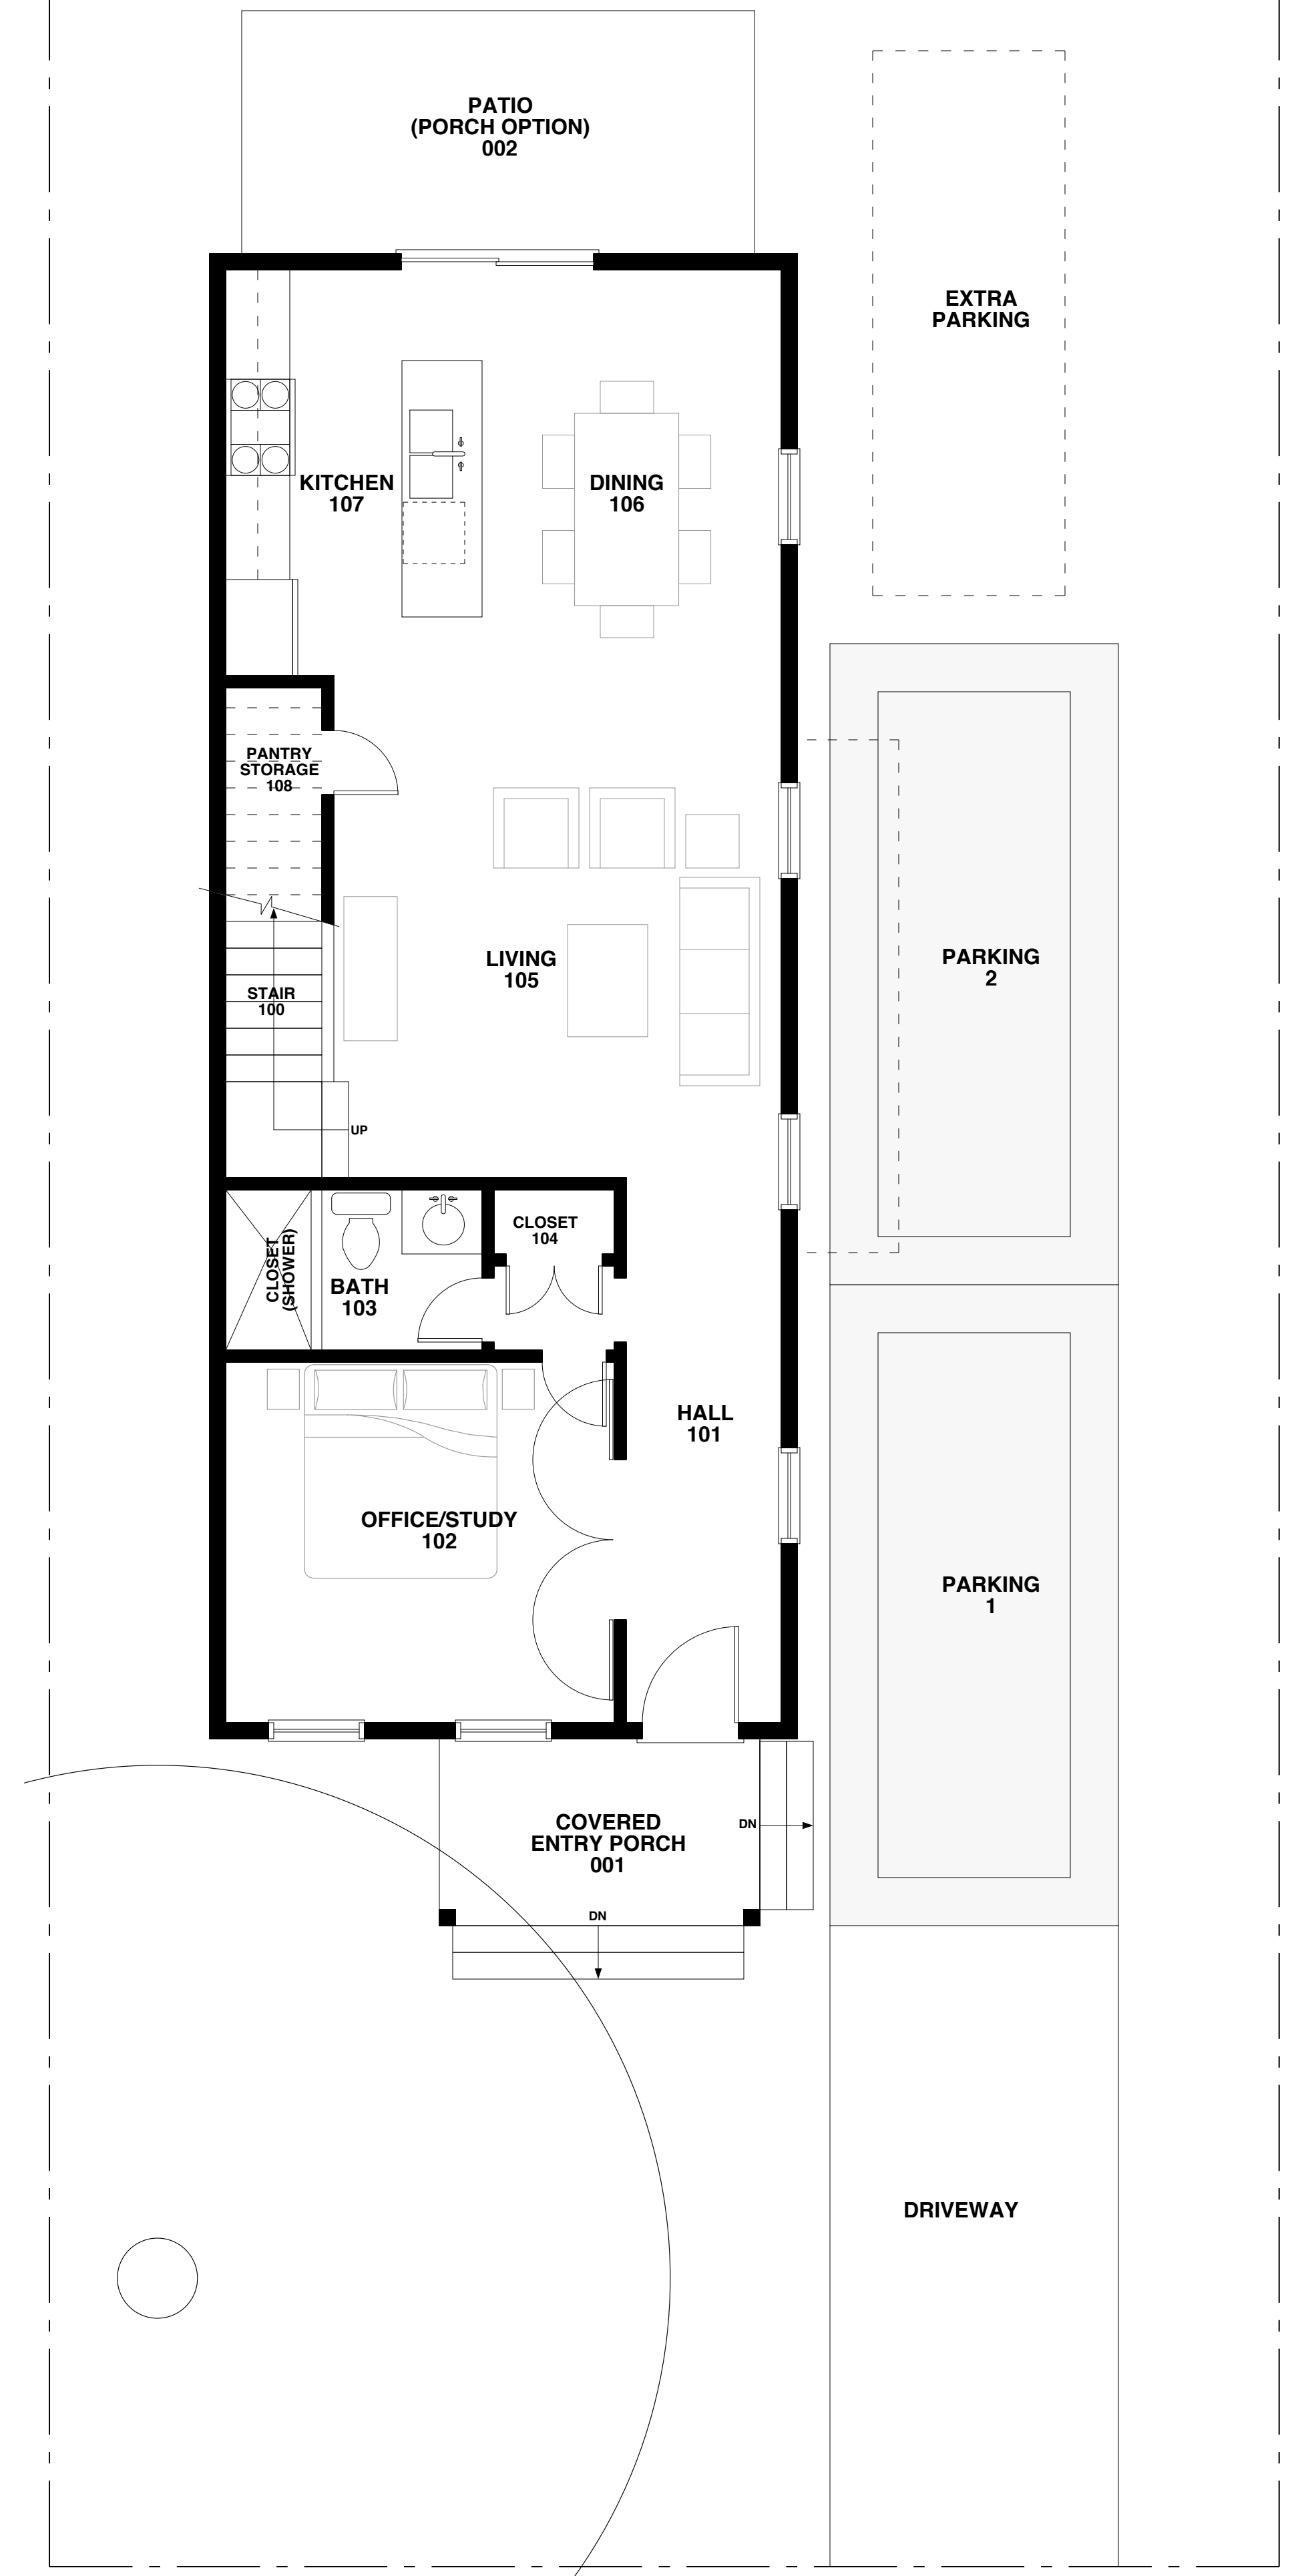

"GEORGE-18 FT. WIDE"  
(HALF PORCH)

\*LOT 1

7044 SHEM DRIVE

NEW SINGLE FAMILY RESIDENCES  
MT. PLEASANT, SOUTH CAROLINA

**FIRST FLOOR PLAN**  
828 SQFT  
(1,712 SQFT-TOTAL)

1/4"=1'-0"  
NORTH

**SECOND FLOOR PLAN**  
884 SQFT  
(1,712 SQFT-TOTAL)

1/4"=1'-0"  
NORTH

FLOOR PLANS