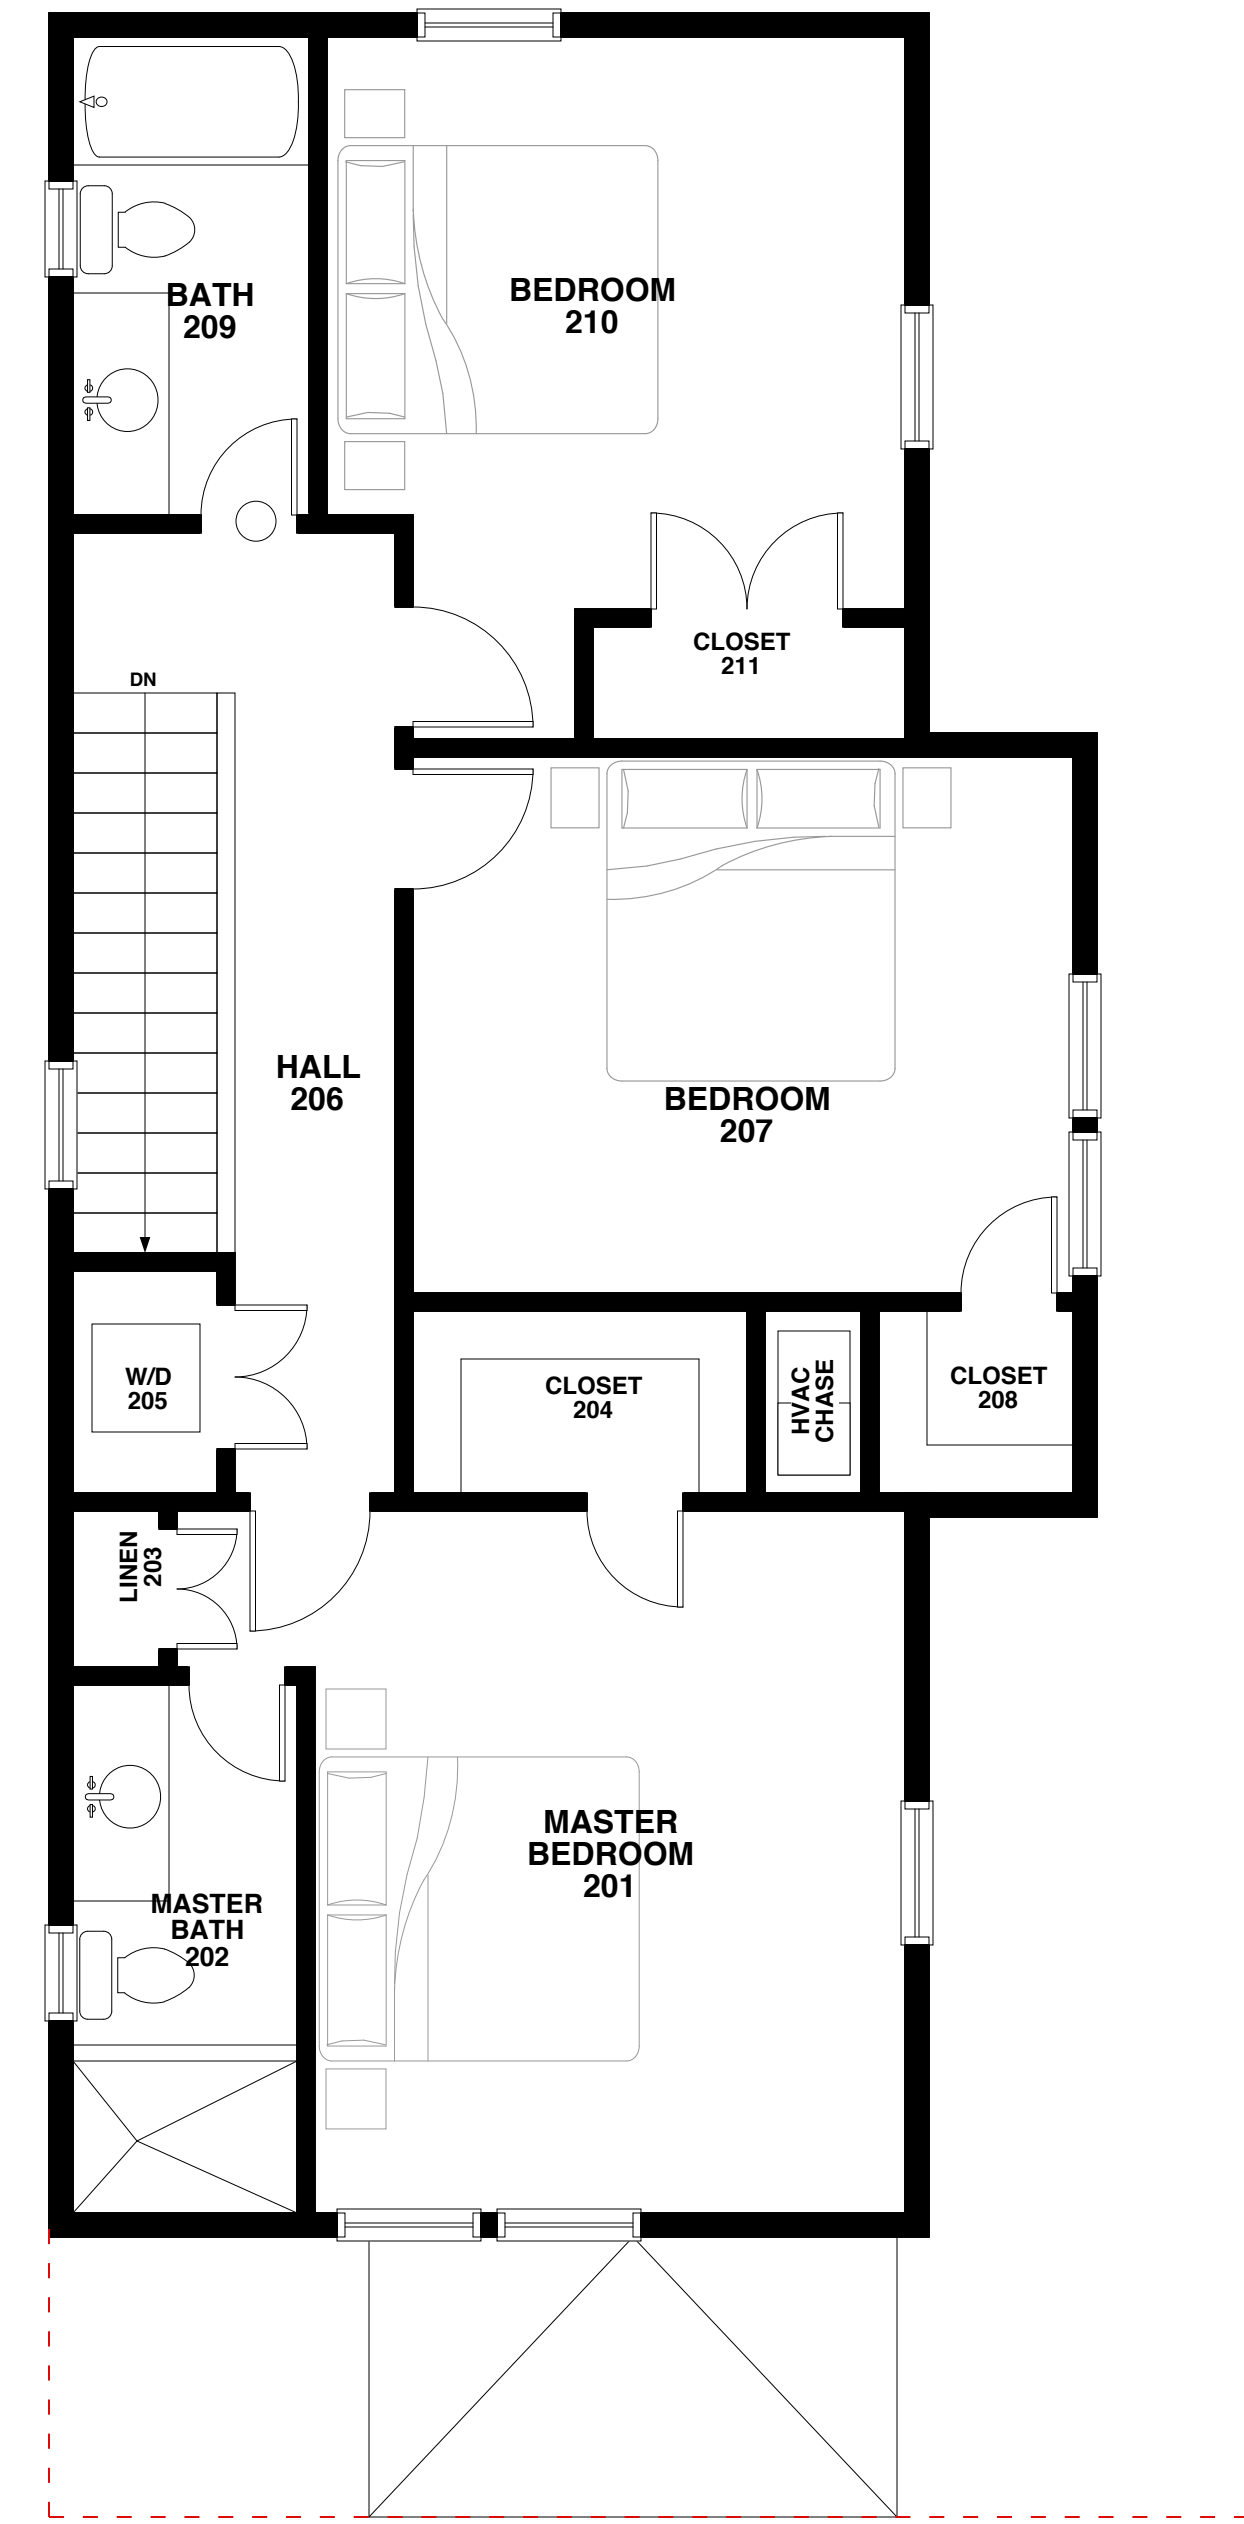

"GEORGE-18 FT. WIDE"  
(HALF PORCH)

\*LOT 1

7044 SHEM DRIVE

NEW SINGLE FAMILY RESIDENCES  
MT. PLEASANT, SOUTH CAROLINA

**FIRST FLOOR PLAN**  
828 SQFT  
(1,712 SQFT-TOTAL)

1/4"=1'-0"  
NORTH

**SECOND FLOOR PLAN**  
884 SQFT  
(1,712 SQFT-TOTAL)

1/4"=1'-0"  
NORTH

FLOOR PLANS