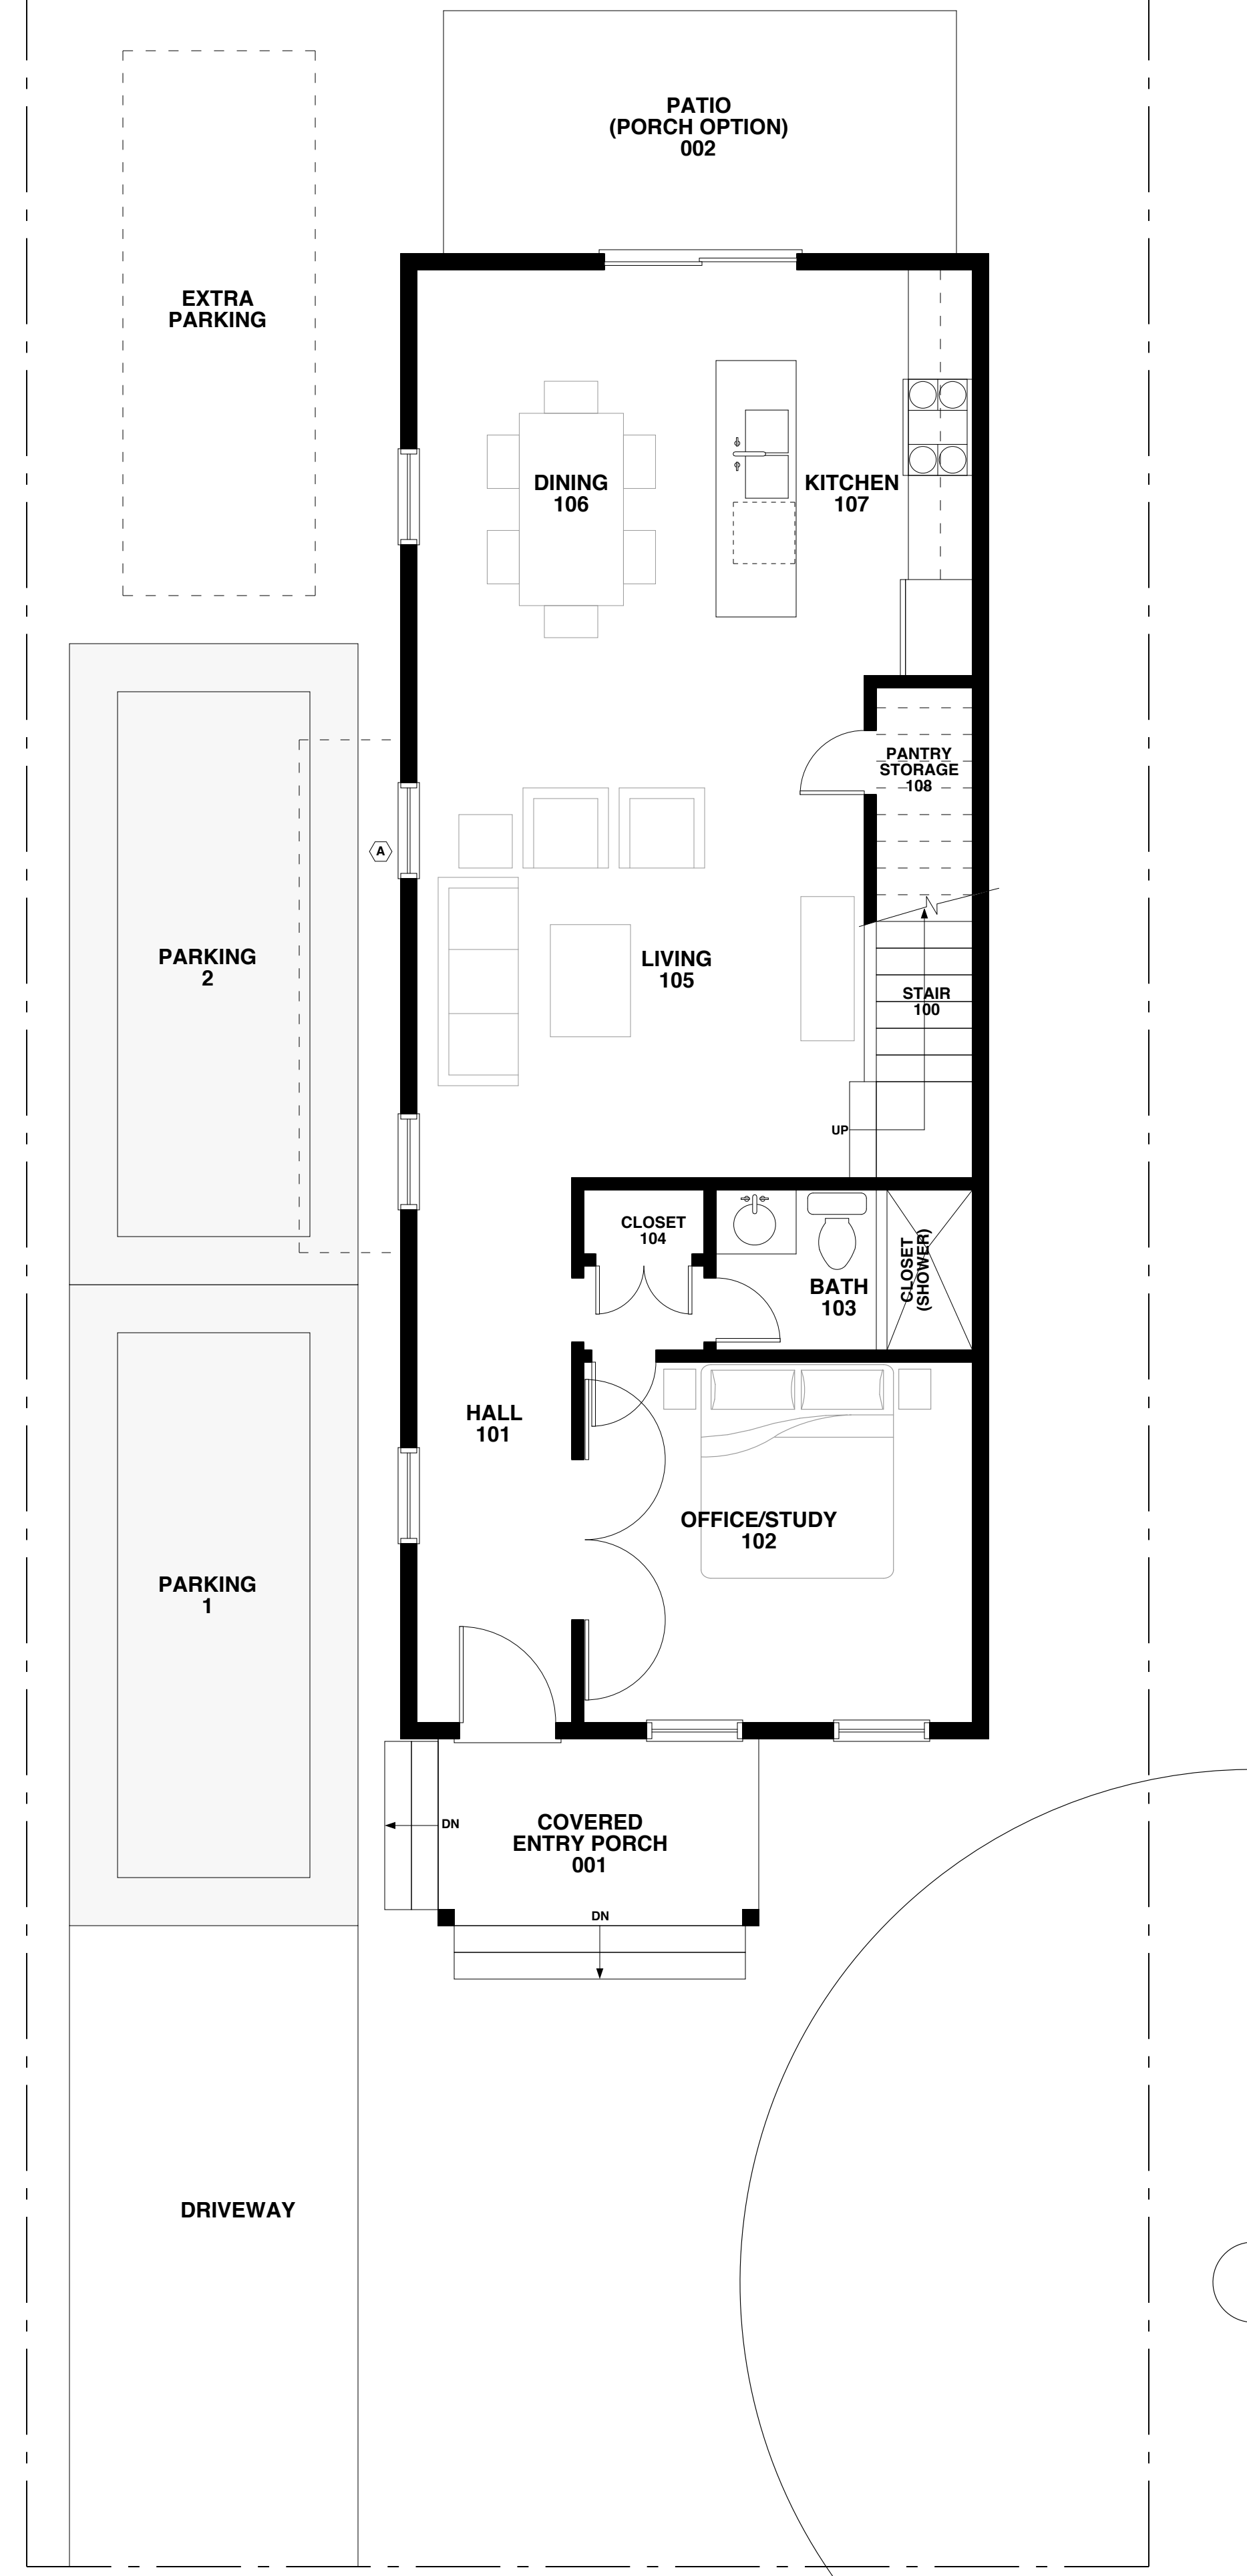

"GEORGE-18 FT. WIDE"
(HALF PORCH)

*LOT 2

7046 SHEM DRIVE

NEW SINGLE FAMILY RESIDENCES
MT. PLEASANT, SOUTH CAROLINA

FIRST FLOOR PLAN
828 SQFT
(1,712 SQFT-TOTAL)

SECOND FLOOR PLAN
884 SQFT
(1,712 SQFT-TOTAL)

FLOOR PLANS