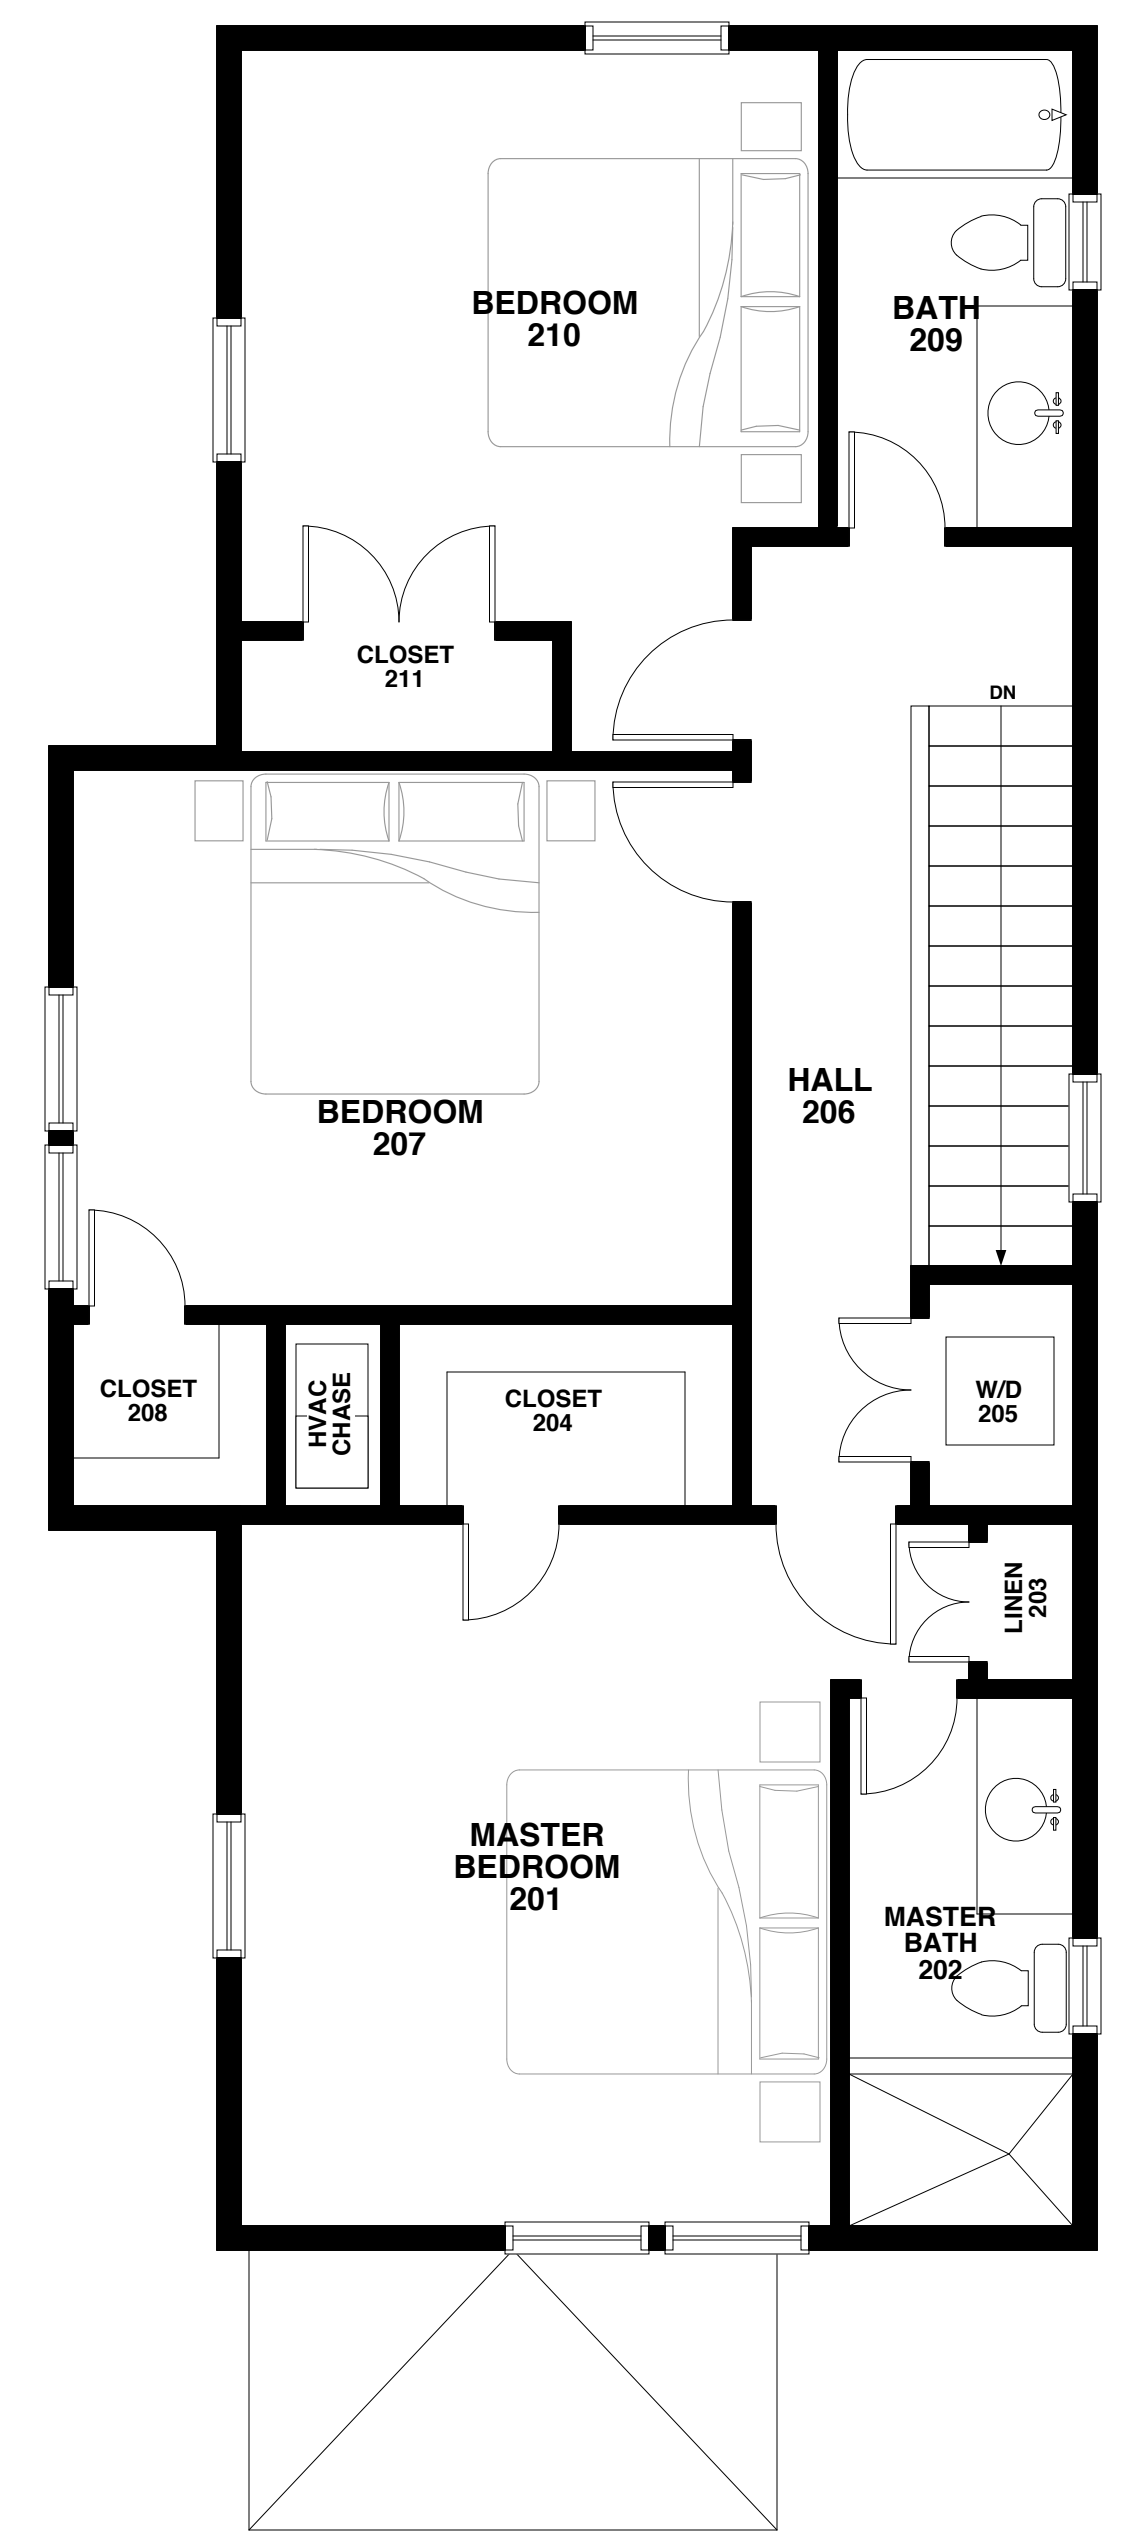

"GEORGE-18 FT. WIDE"
(HALF PORCH)

*LOT 2

7046 SHEM DRIVE

NEW SINGLE FAMILY RESIDENCES
MT. PLEASANT, SOUTH CAROLINA

FIRST FLOOR PLAN
828 SQFT
(1,712 SQFT-TOTAL)

SECOND FLOOR PLAN
884 SQFT
(1,712 SQFT-TOTAL)

FLOOR PLANS