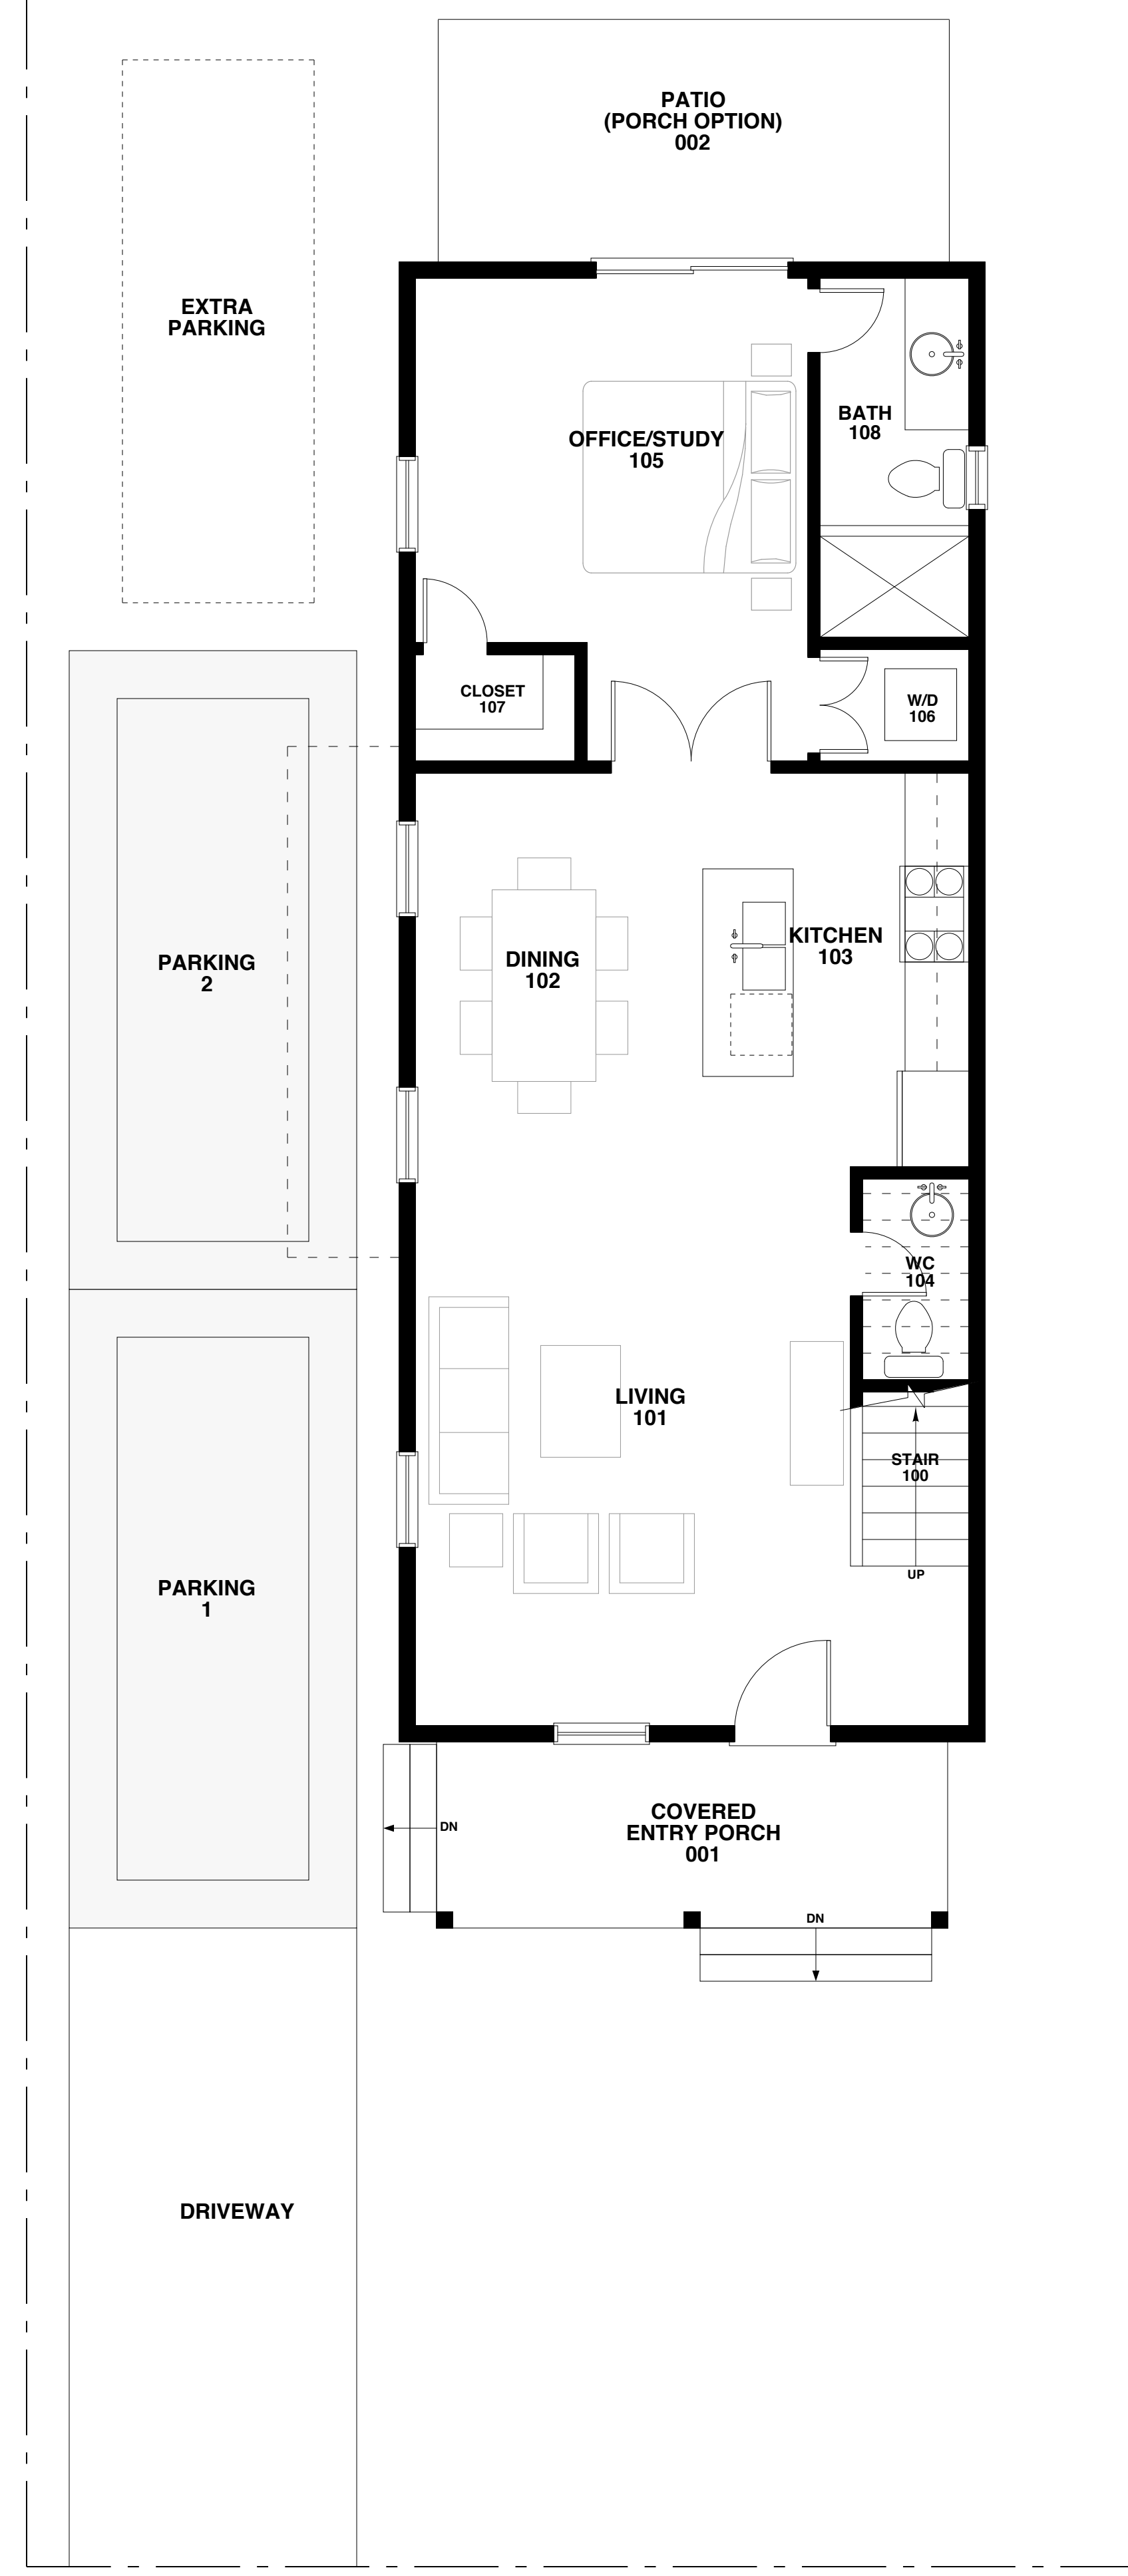

"CRAIG-18 FT. WIDE"

\*LOT 3

**FIRST FLOOR PLAN**  
828 SQFT  
(1,712 SQFT-TOTAL)

**SECOND FLOOR PLAN**  
884 SQFT  
(1,712 SQFT-TOTAL)

**7048 SHEM DRIVE**  
NEW SINGLE FAMILY RESIDENCES  
MT. PLEASANT, SOUTH CAROLINA

FLOOR PLANS