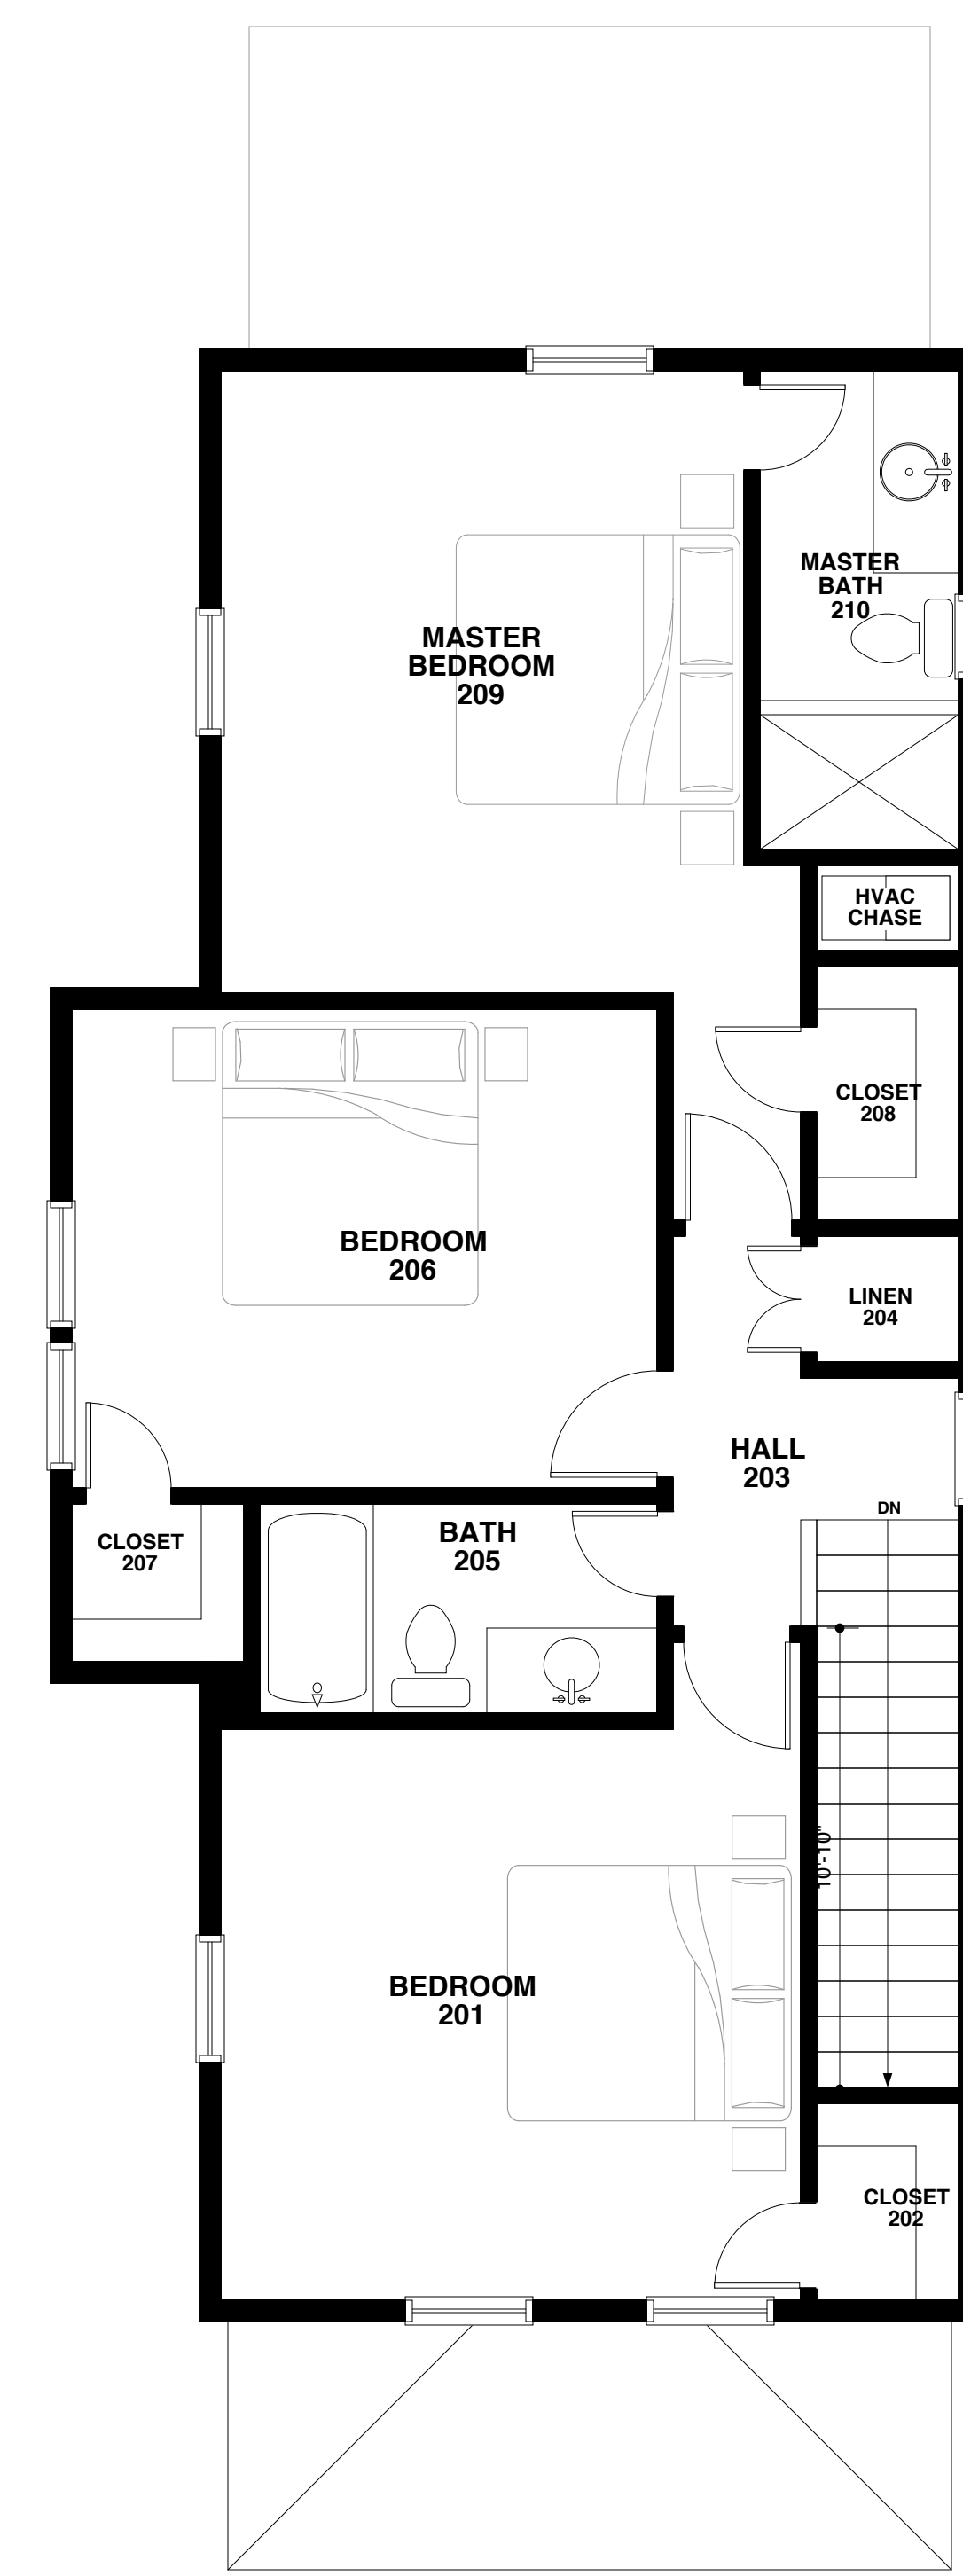

"CRAIG-18 FT. WIDE"

\*LOT 3

**FIRST FLOOR PLAN**  
828 SQFT  
(1,712 SQFT-TOTAL)

**SECOND FLOOR PLAN**  
884 SQFT  
(1,712 SQFT-TOTAL)

**7048 SHEM DRIVE**  
NEW SINGLE FAMILY RESIDENCES  
MT. PLEASANT, SOUTH CAROLINA

FLOOR PLANS