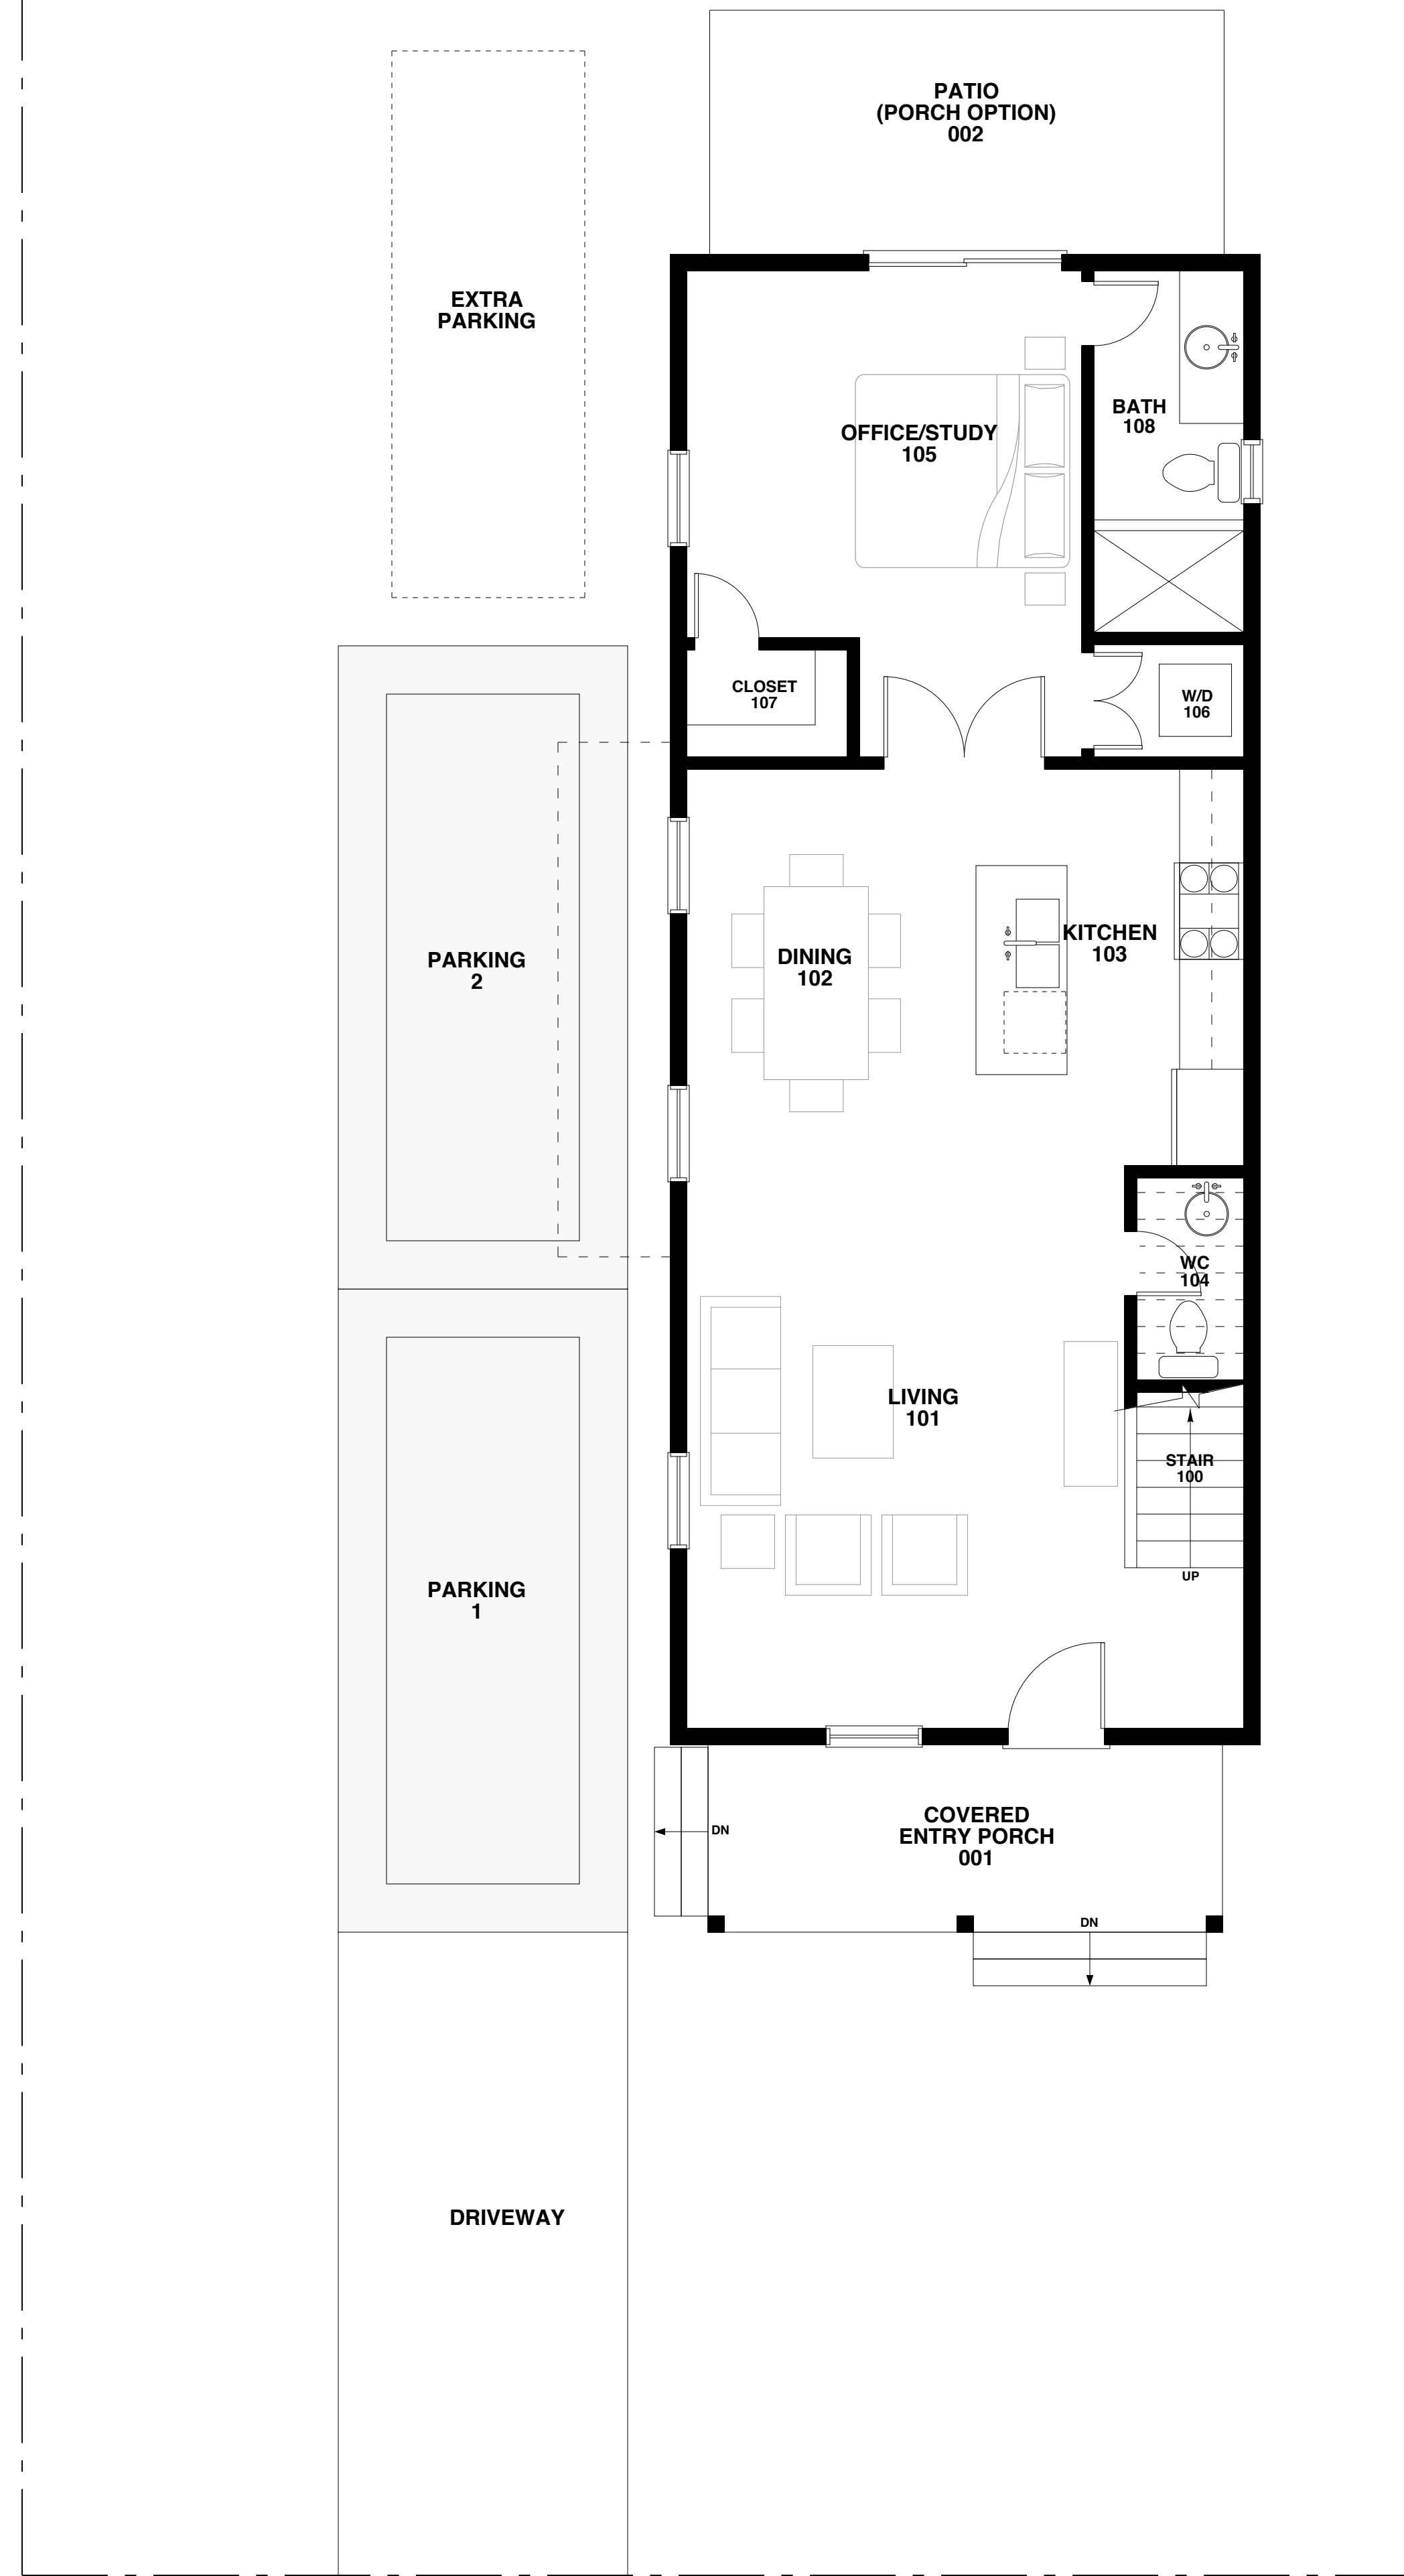

"CRAIG-18 FT. WIDE"

*LOT 4

FIRST FLOOR PLAN
828 SQFT
(1,712 SQFT-TOTAL)

SECOND FLOOR PLAN
884 SQFT
(1,712 SQFT-TOTAL)

7050 SHEM DRIVE

**NEW SINGLE FAMILY RESIDENCES
MT. PLEASANT, SOUTH CAROLINA**

FLOOR PLANS