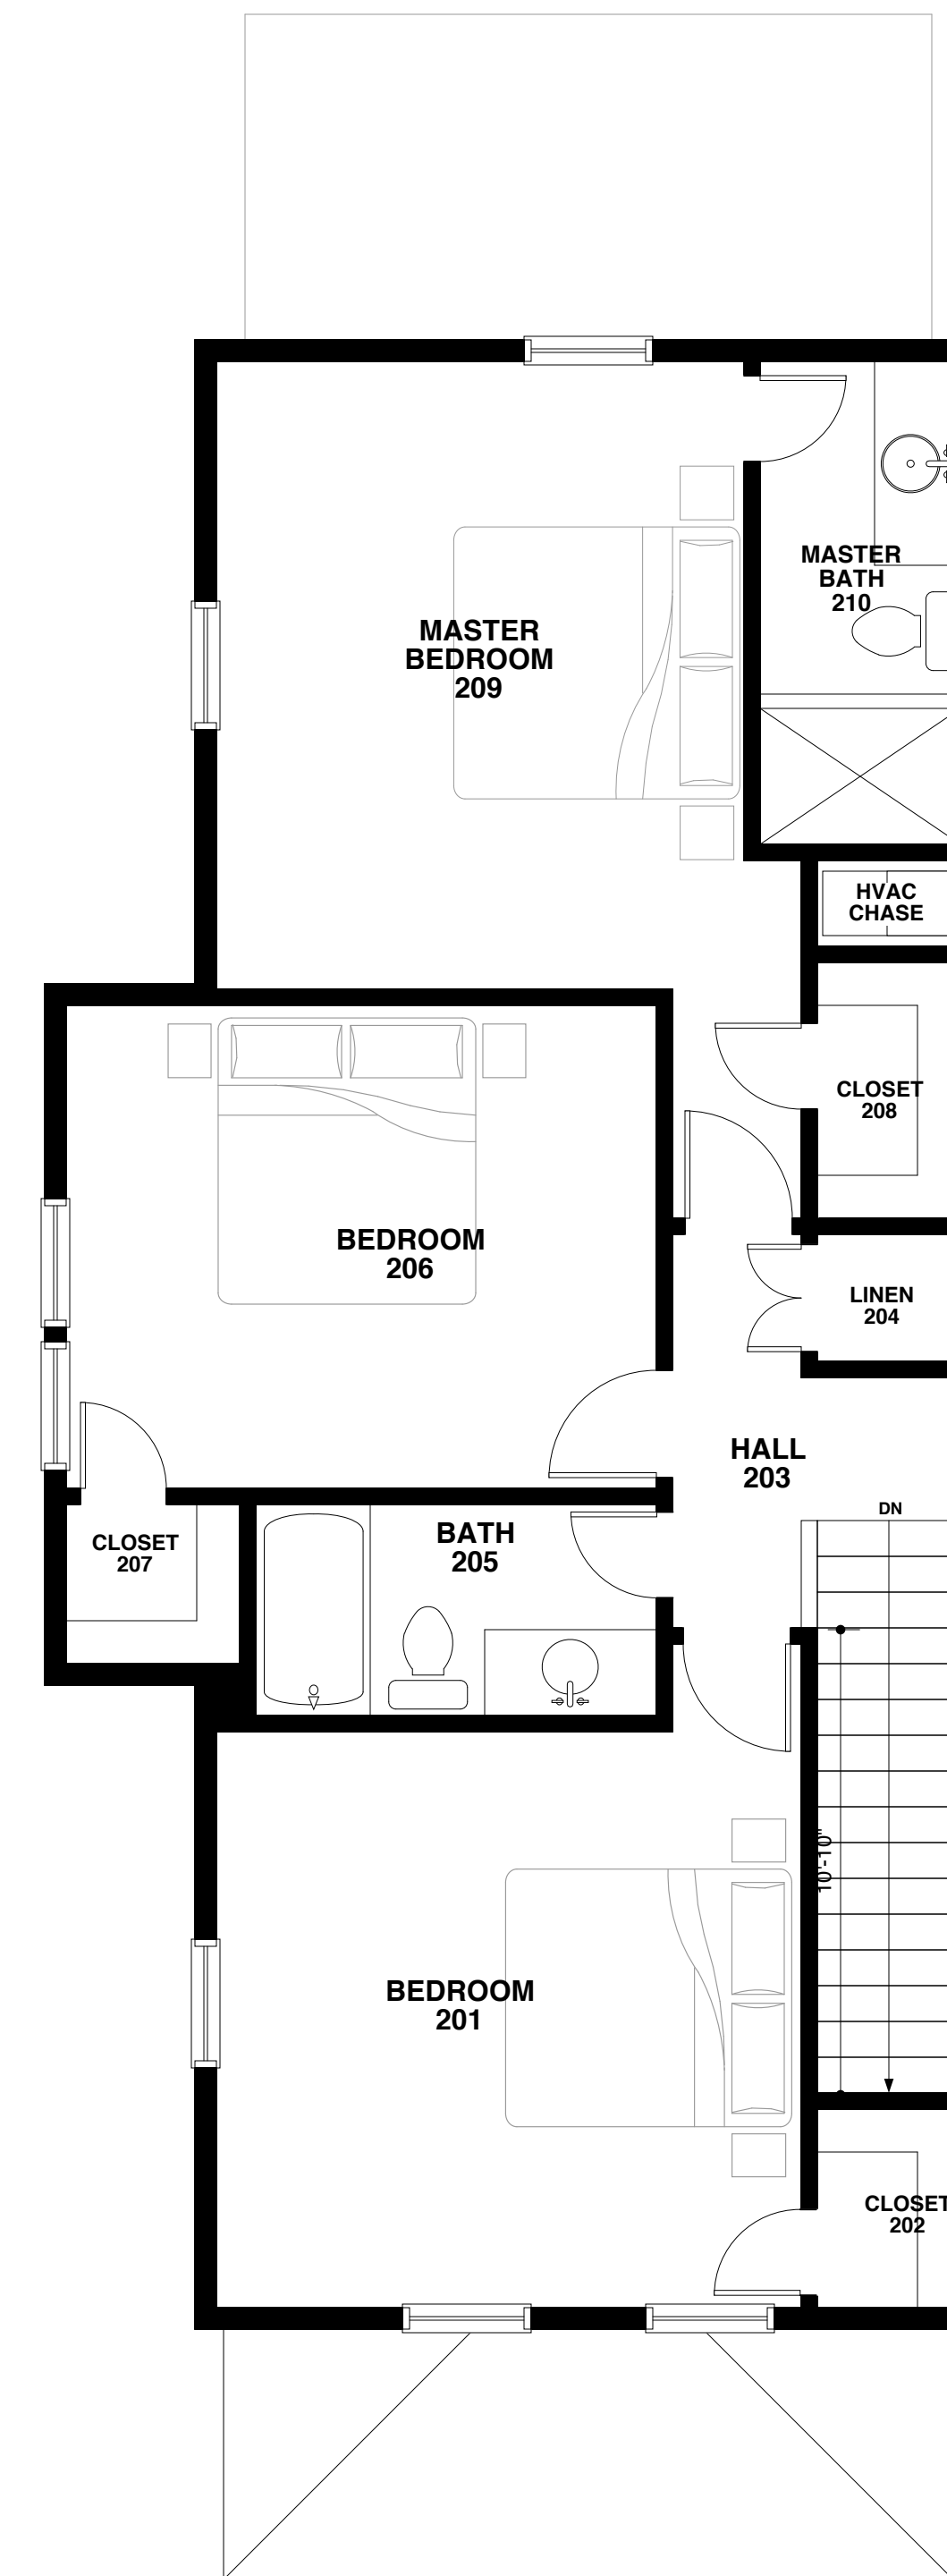

"CRAIG-18 FT. WIDE"

*LOT 4

FIRST FLOOR PLAN
828 SQFT
(1,712 SQFT-TOTAL)

SECOND FLOOR PLAN
884 SQFT
(1,712 SQFT-TOTAL)

7050 SHEM DRIVE

**NEW SINGLE FAMILY RESIDENCES
MT. PLEASANT, SOUTH CAROLINA**

FLOOR PLANS