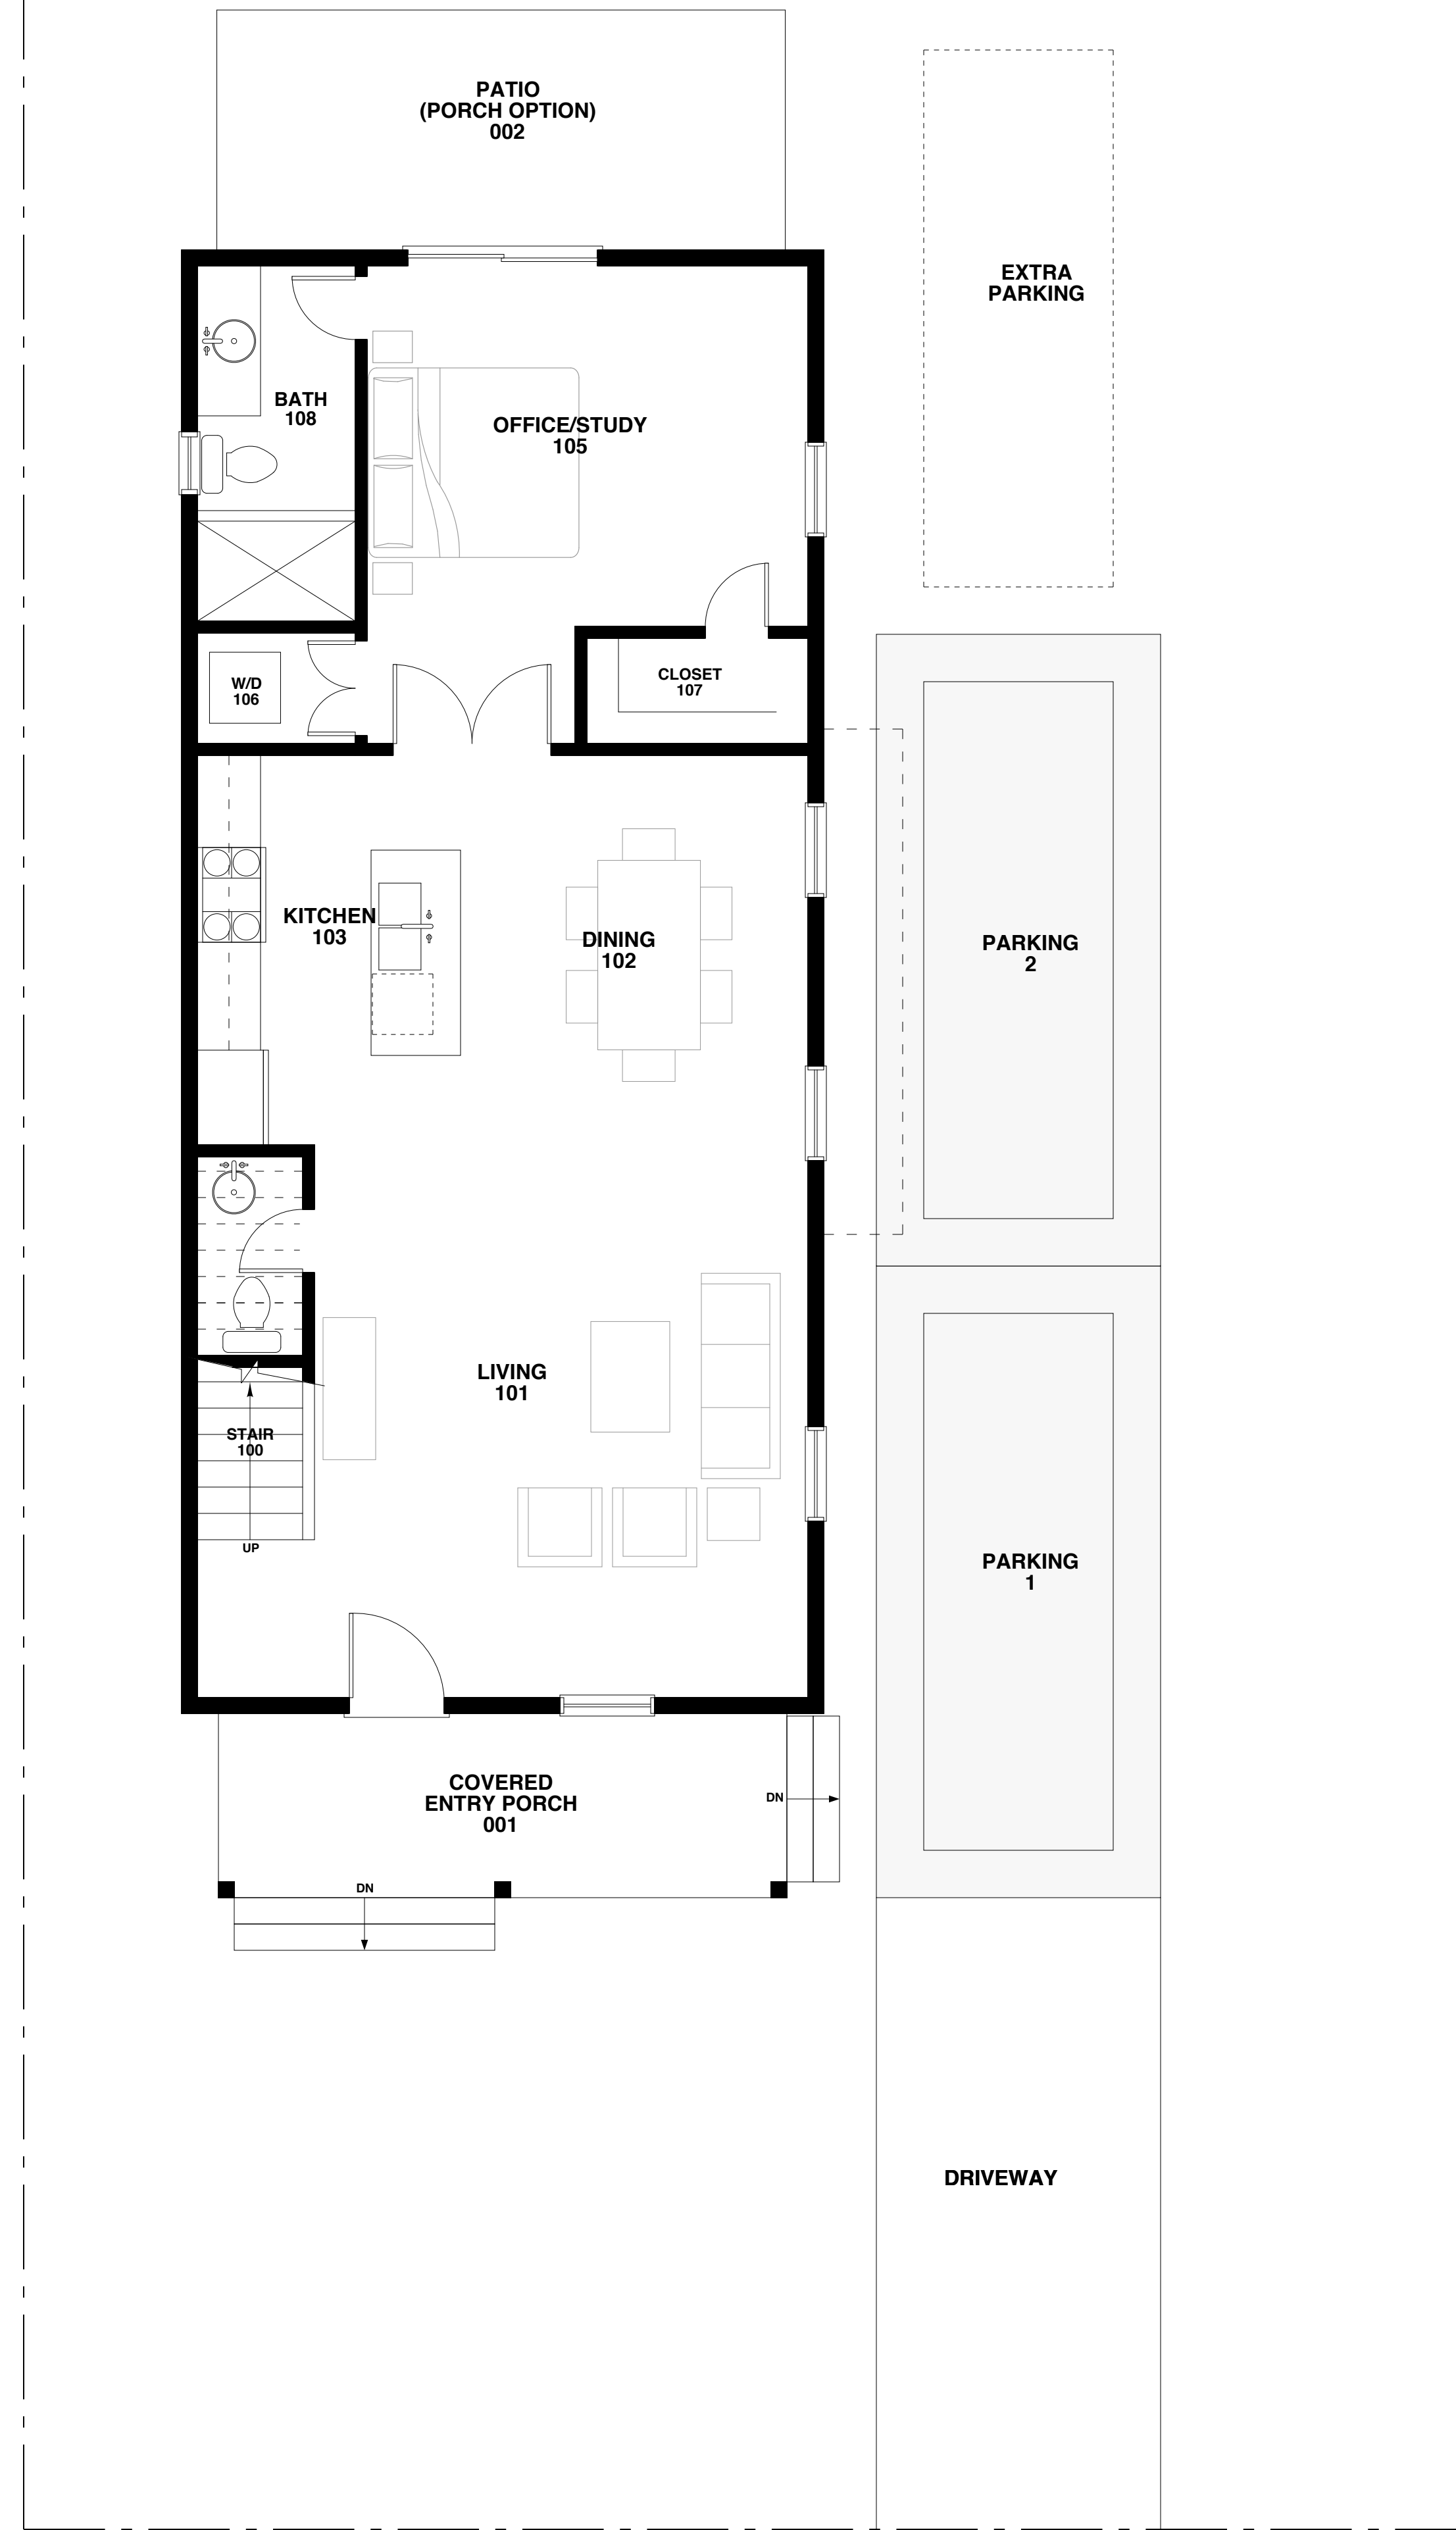

"CRAIG-20 FT. WIDE"

\*LOT 5

**FIRST FLOOR PLAN**

920 SQFT  
(1,880 SQFT-TOTAL)

**SECOND FLOOR PLAN**

960 SQFT  
(1,880 SQFT-TOTAL)

**7052 SHEM DRIVE**

**NEW SINGLE FAMILY RESIDENCES  
MT. PLEASANT, SOUTH CAROLINA**

**FLOOR PLANS**