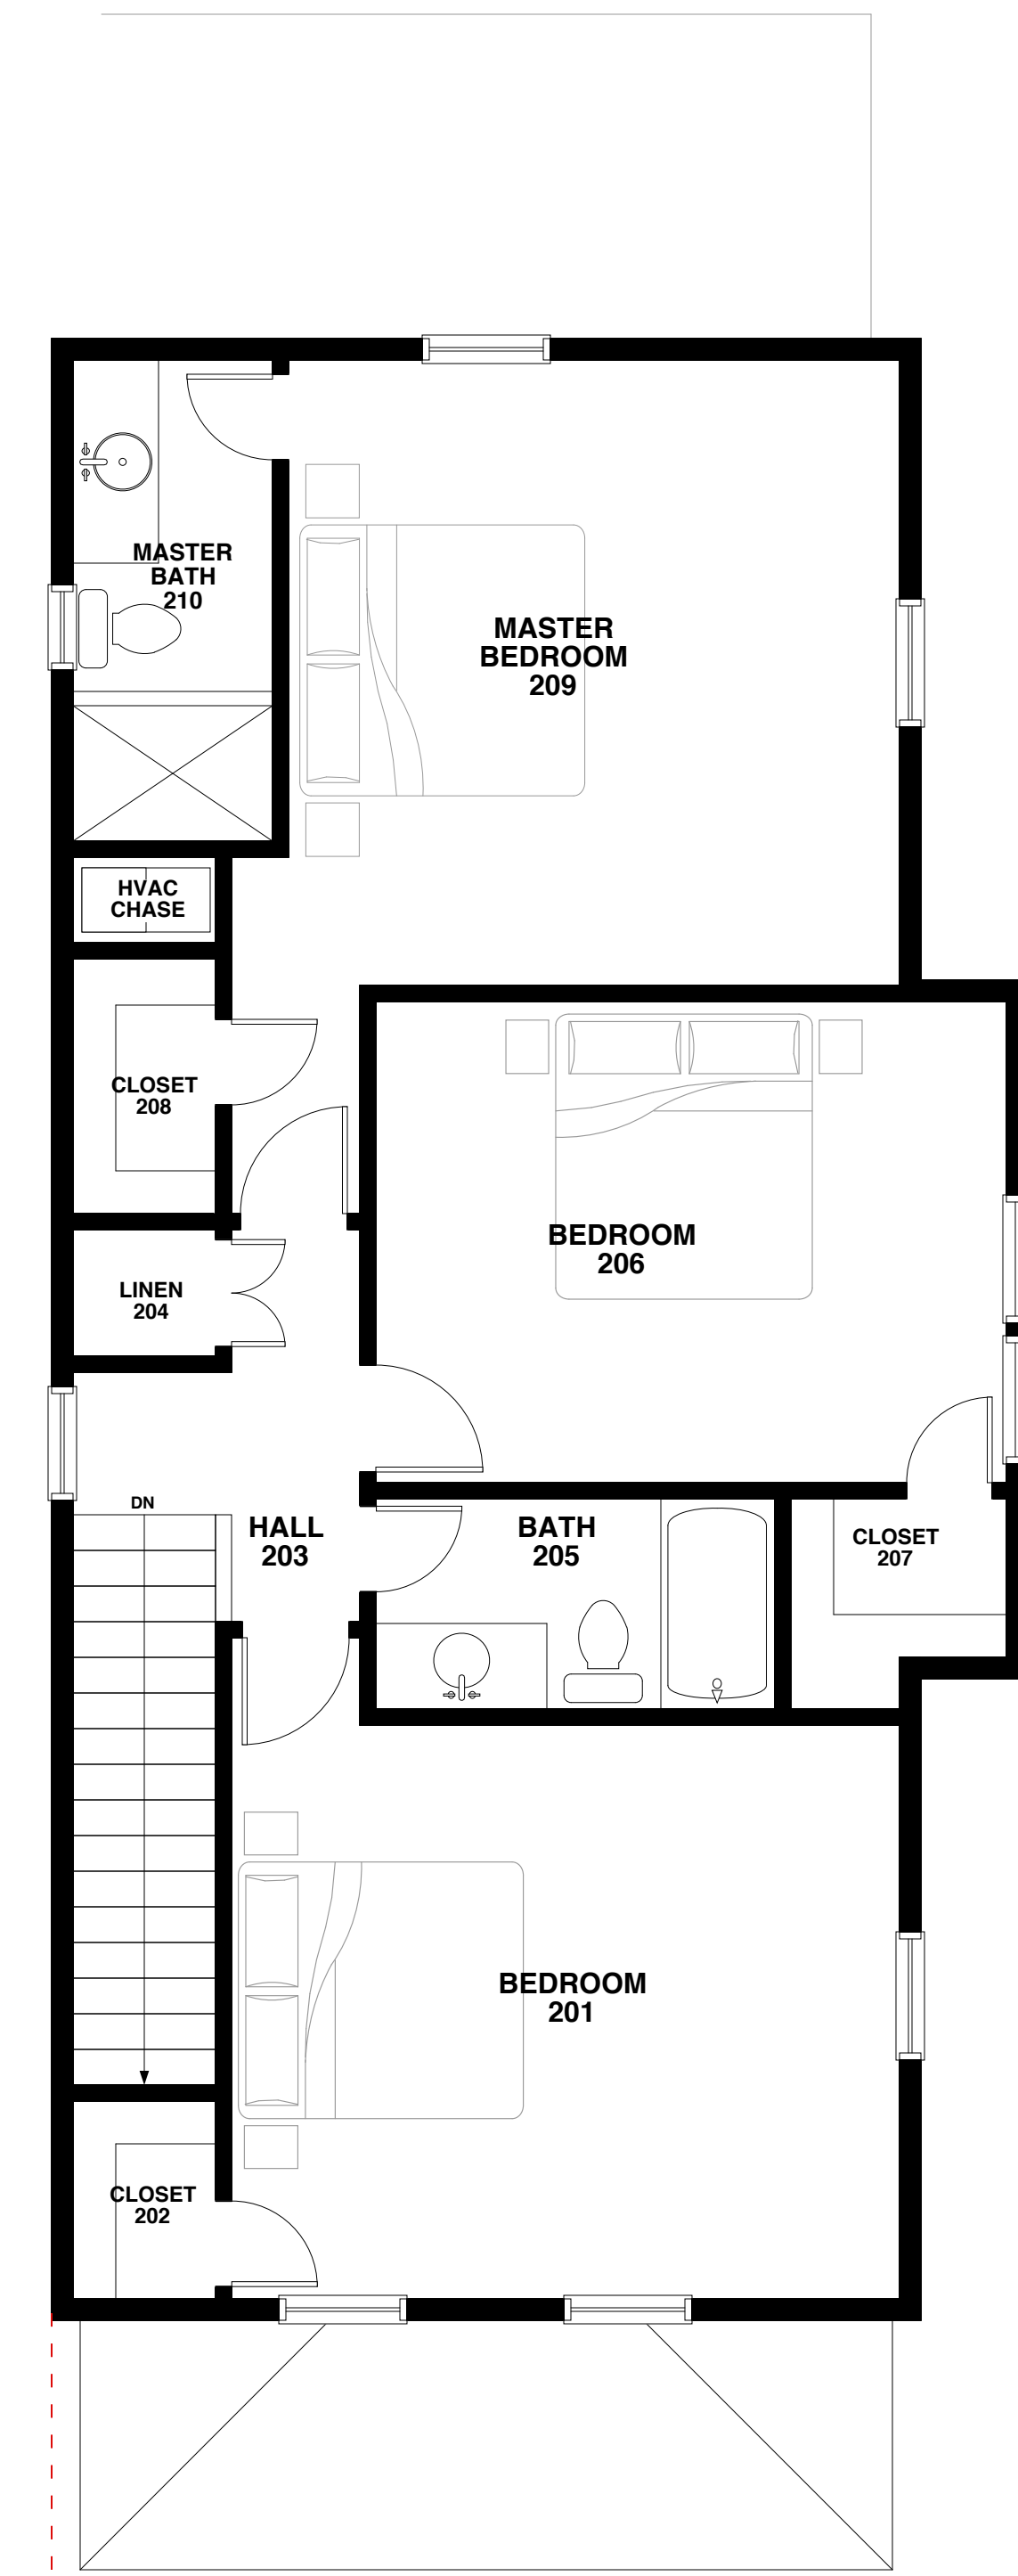

"CRAIG-20 FT. WIDE"

\*LOT 5

**FIRST FLOOR PLAN**

920 SQFT  
(1,880 SQFT-TOTAL)

**SECOND FLOOR PLAN**

960 SQFT  
(1,880 SQFT-TOTAL)

**7052 SHEM DRIVE**

**NEW SINGLE FAMILY RESIDENCES  
MT. PLEASANT, SOUTH CAROLINA**

**FLOOR PLANS**