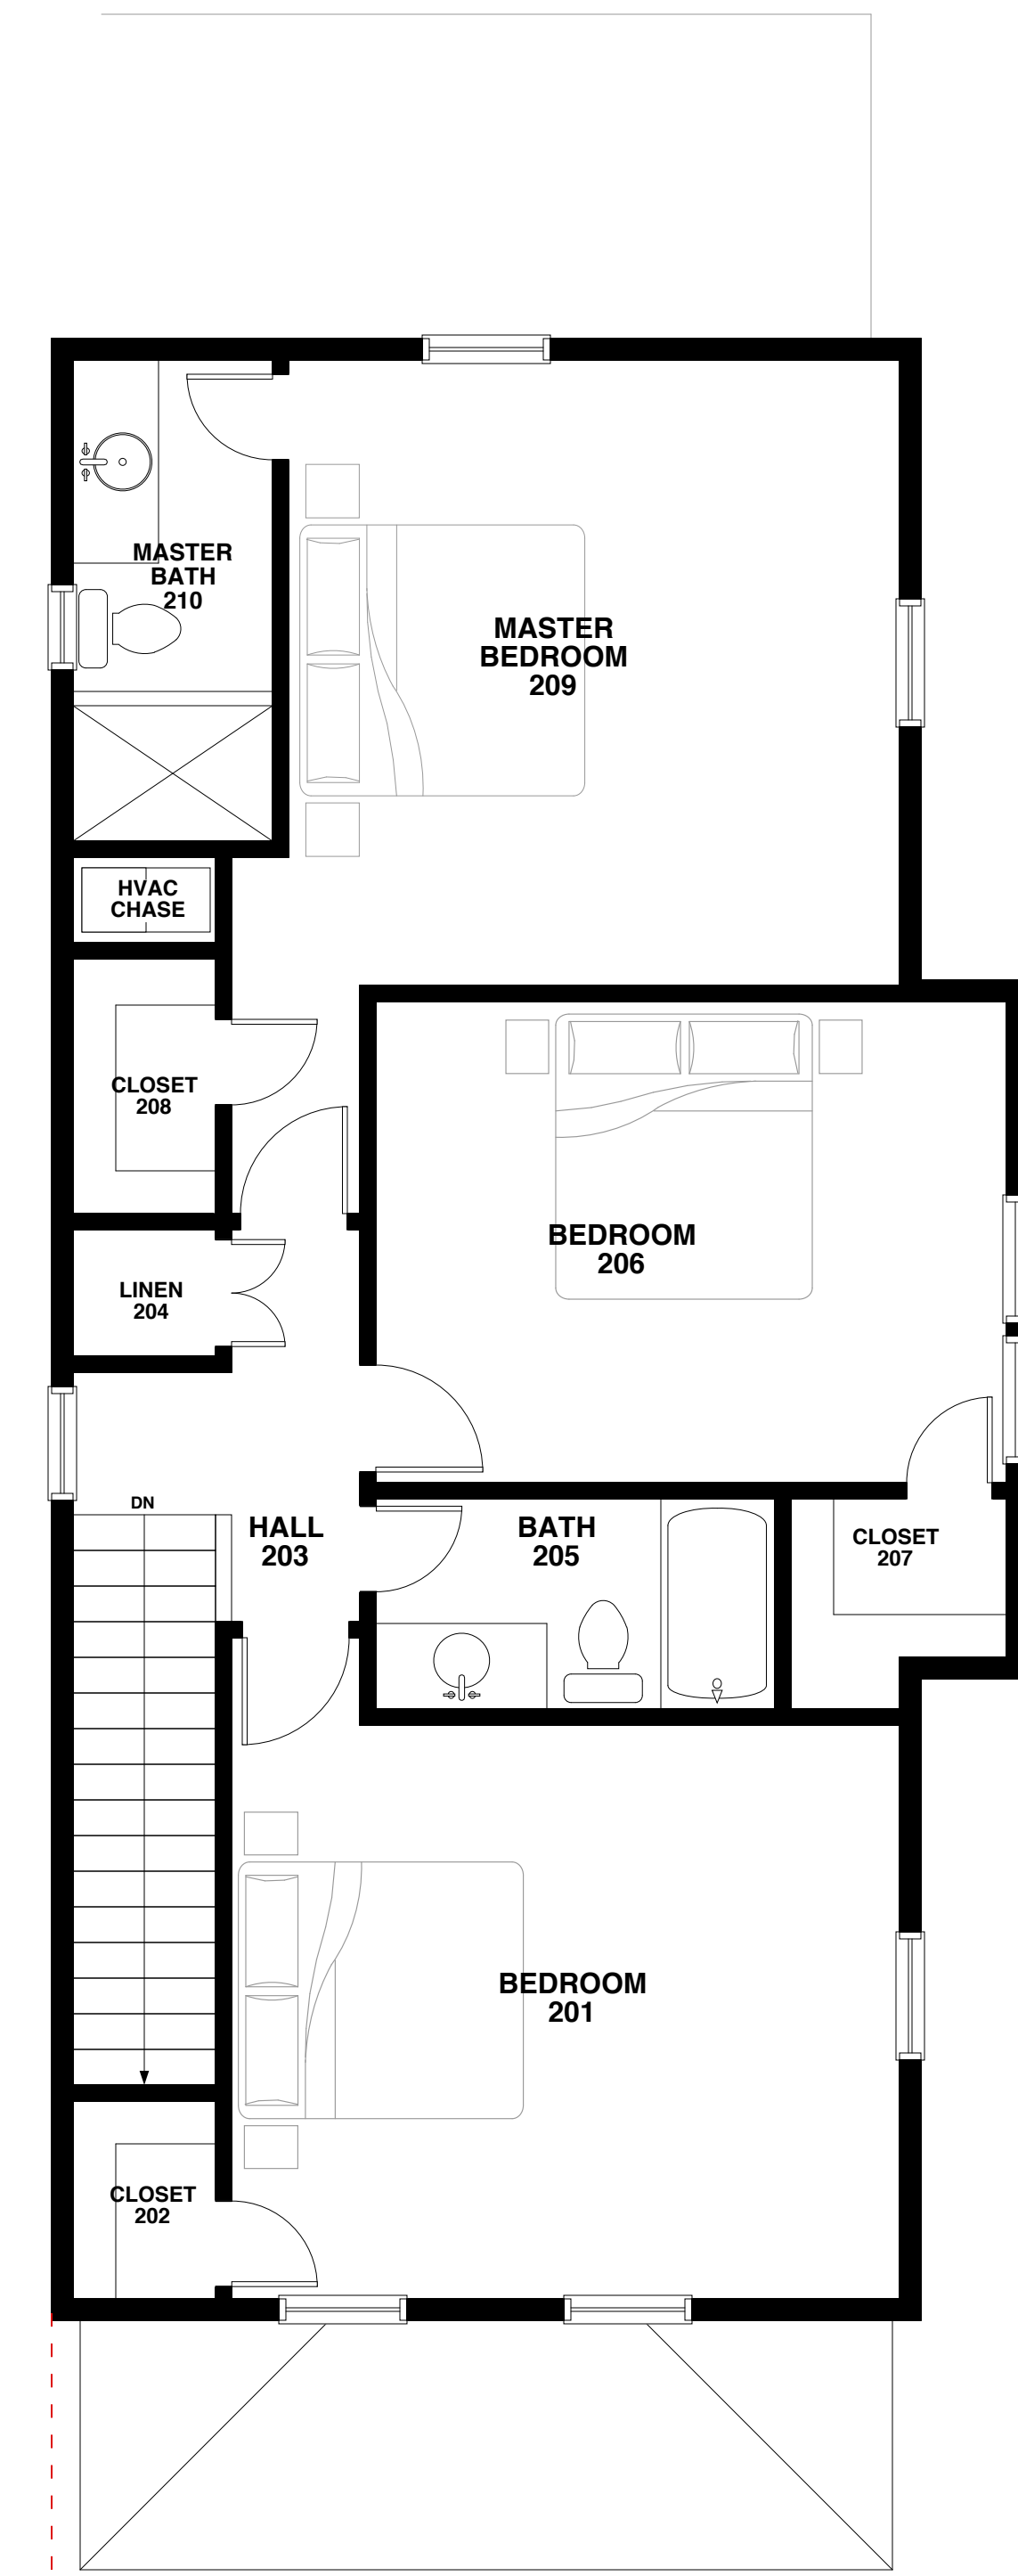

"CRAIG-20 FT. WIDE"

\*LOT 7

**FIRST FLOOR PLAN**

920 SQFT  
(1,880 SQFT-TOTAL)

1/4"=1'-0"

**SECOND FLOOR PLAN**

960 SQFT  
(1,880 SQFT-TOTAL)

1/4"=1'-0"

7056 SHEM DRIVE

NEW SINGLE FAMILY RESIDENCES  
MT. PLEASANT, SOUTH CAROLINA

FLOOR PLANS