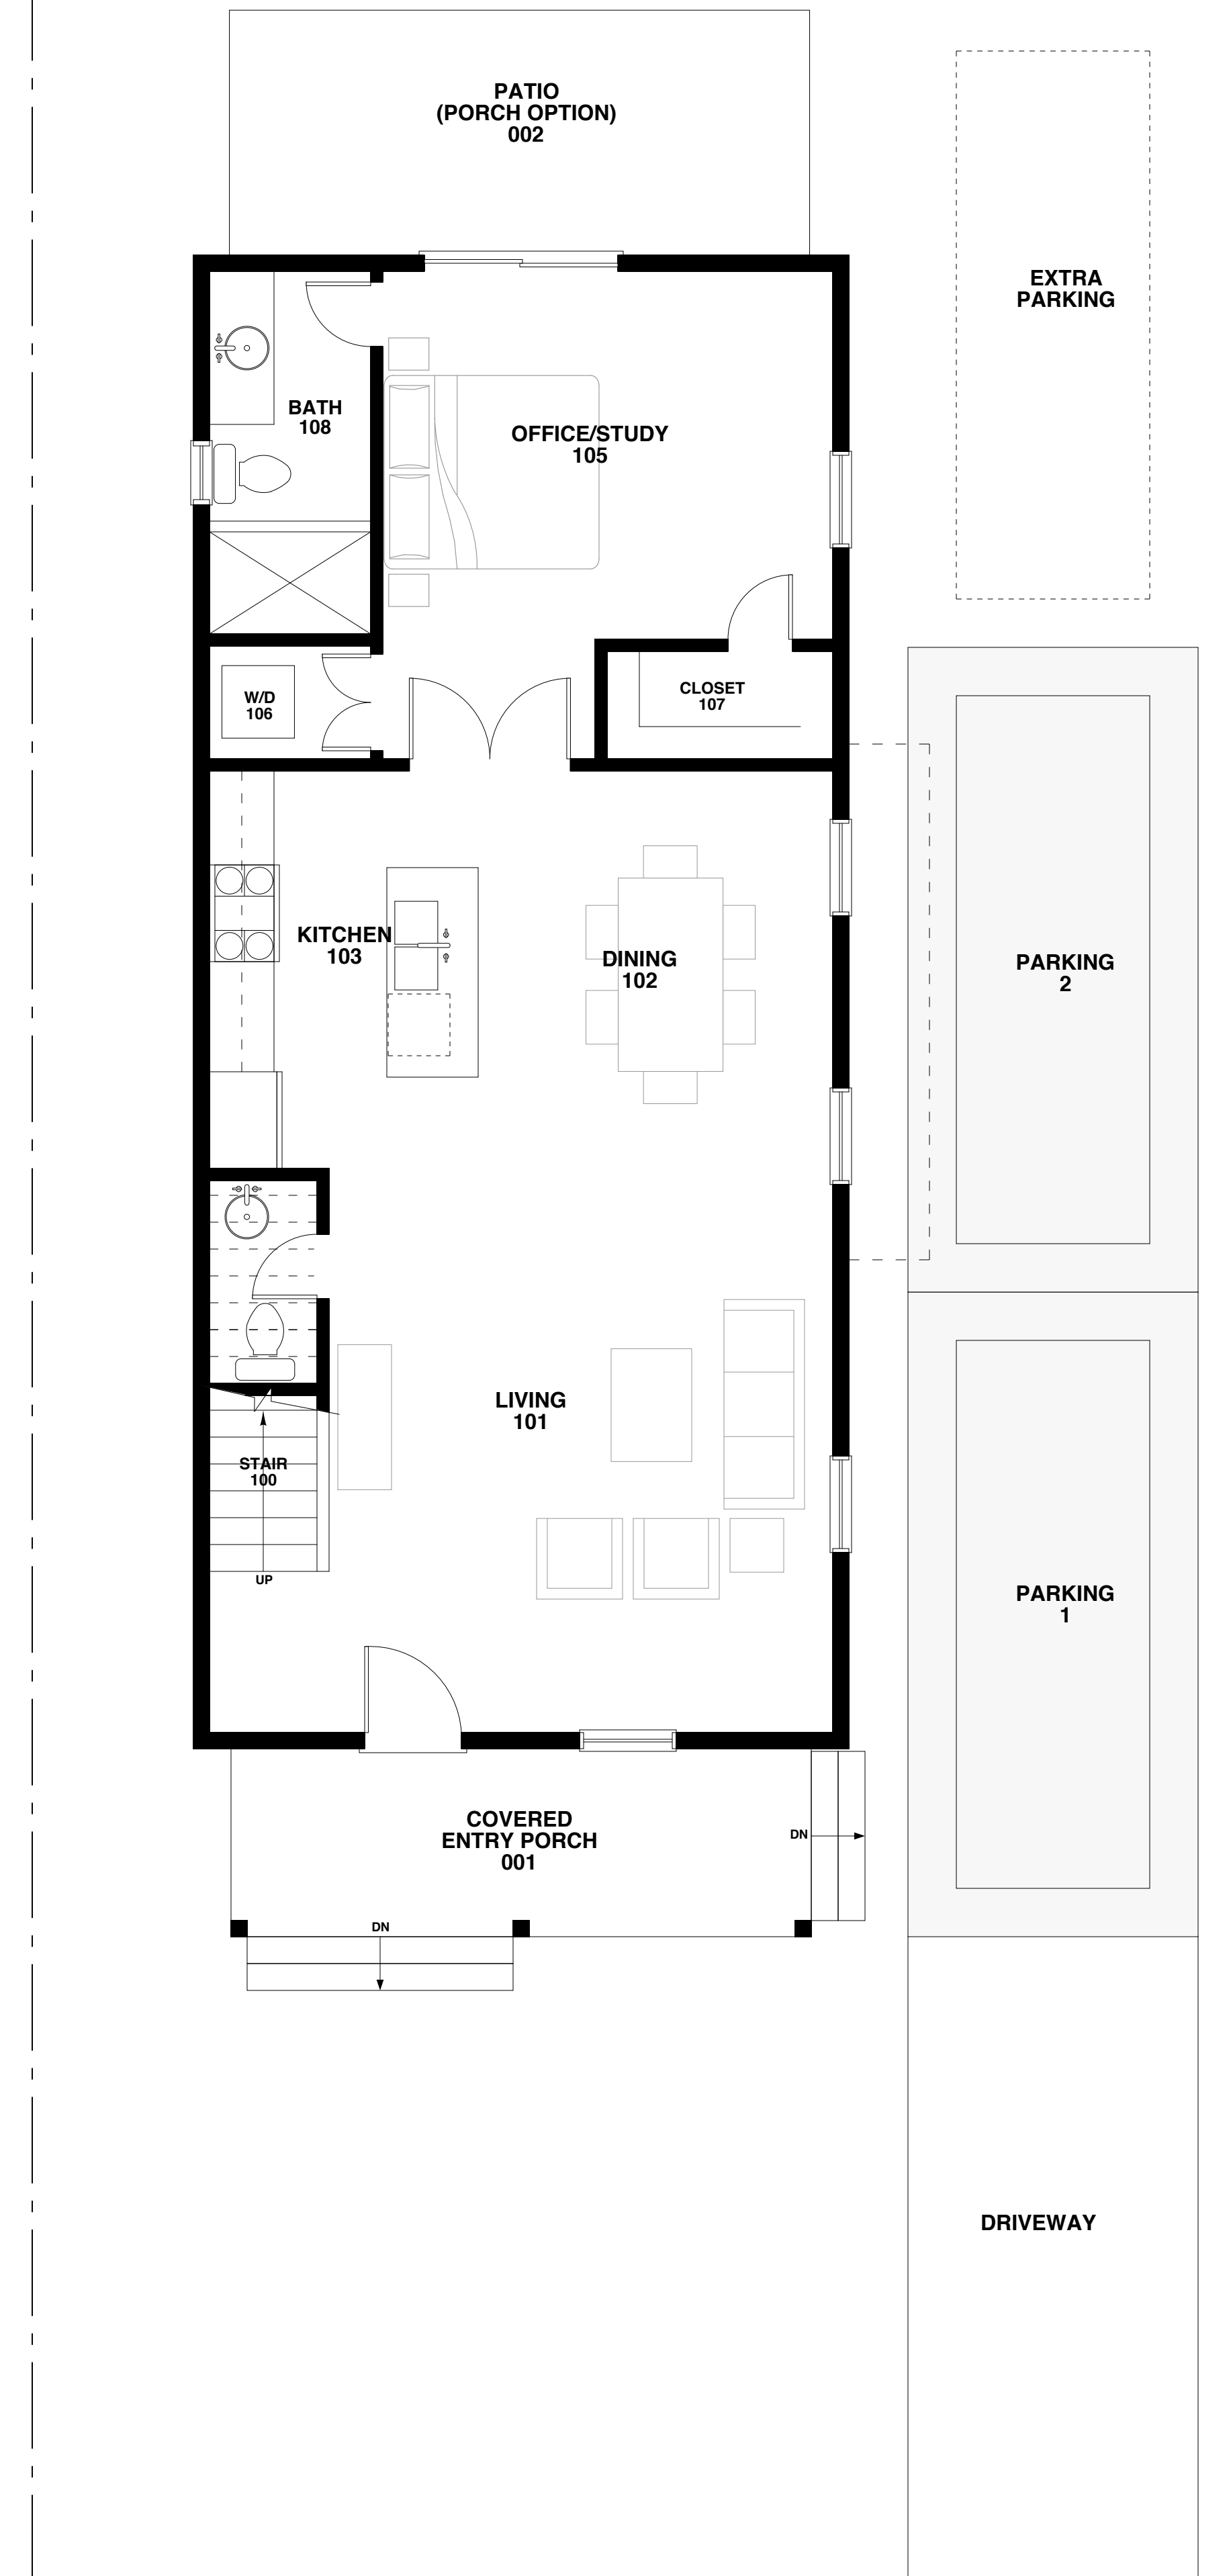

"CRAIG-20 FT. WIDE"

\*LOT 7

**FIRST FLOOR PLAN**

920 SQFT  
(1,880 SQFT-TOTAL)

1/4"=1'-0"

**SECOND FLOOR PLAN**

960 SQFT  
(1,880 SQFT-TOTAL)

1/4"=1'-0"

7056 SHEM DRIVE

NEW SINGLE FAMILY RESIDENCES  
MT. PLEASANT, SOUTH CAROLINA

FLOOR PLANS