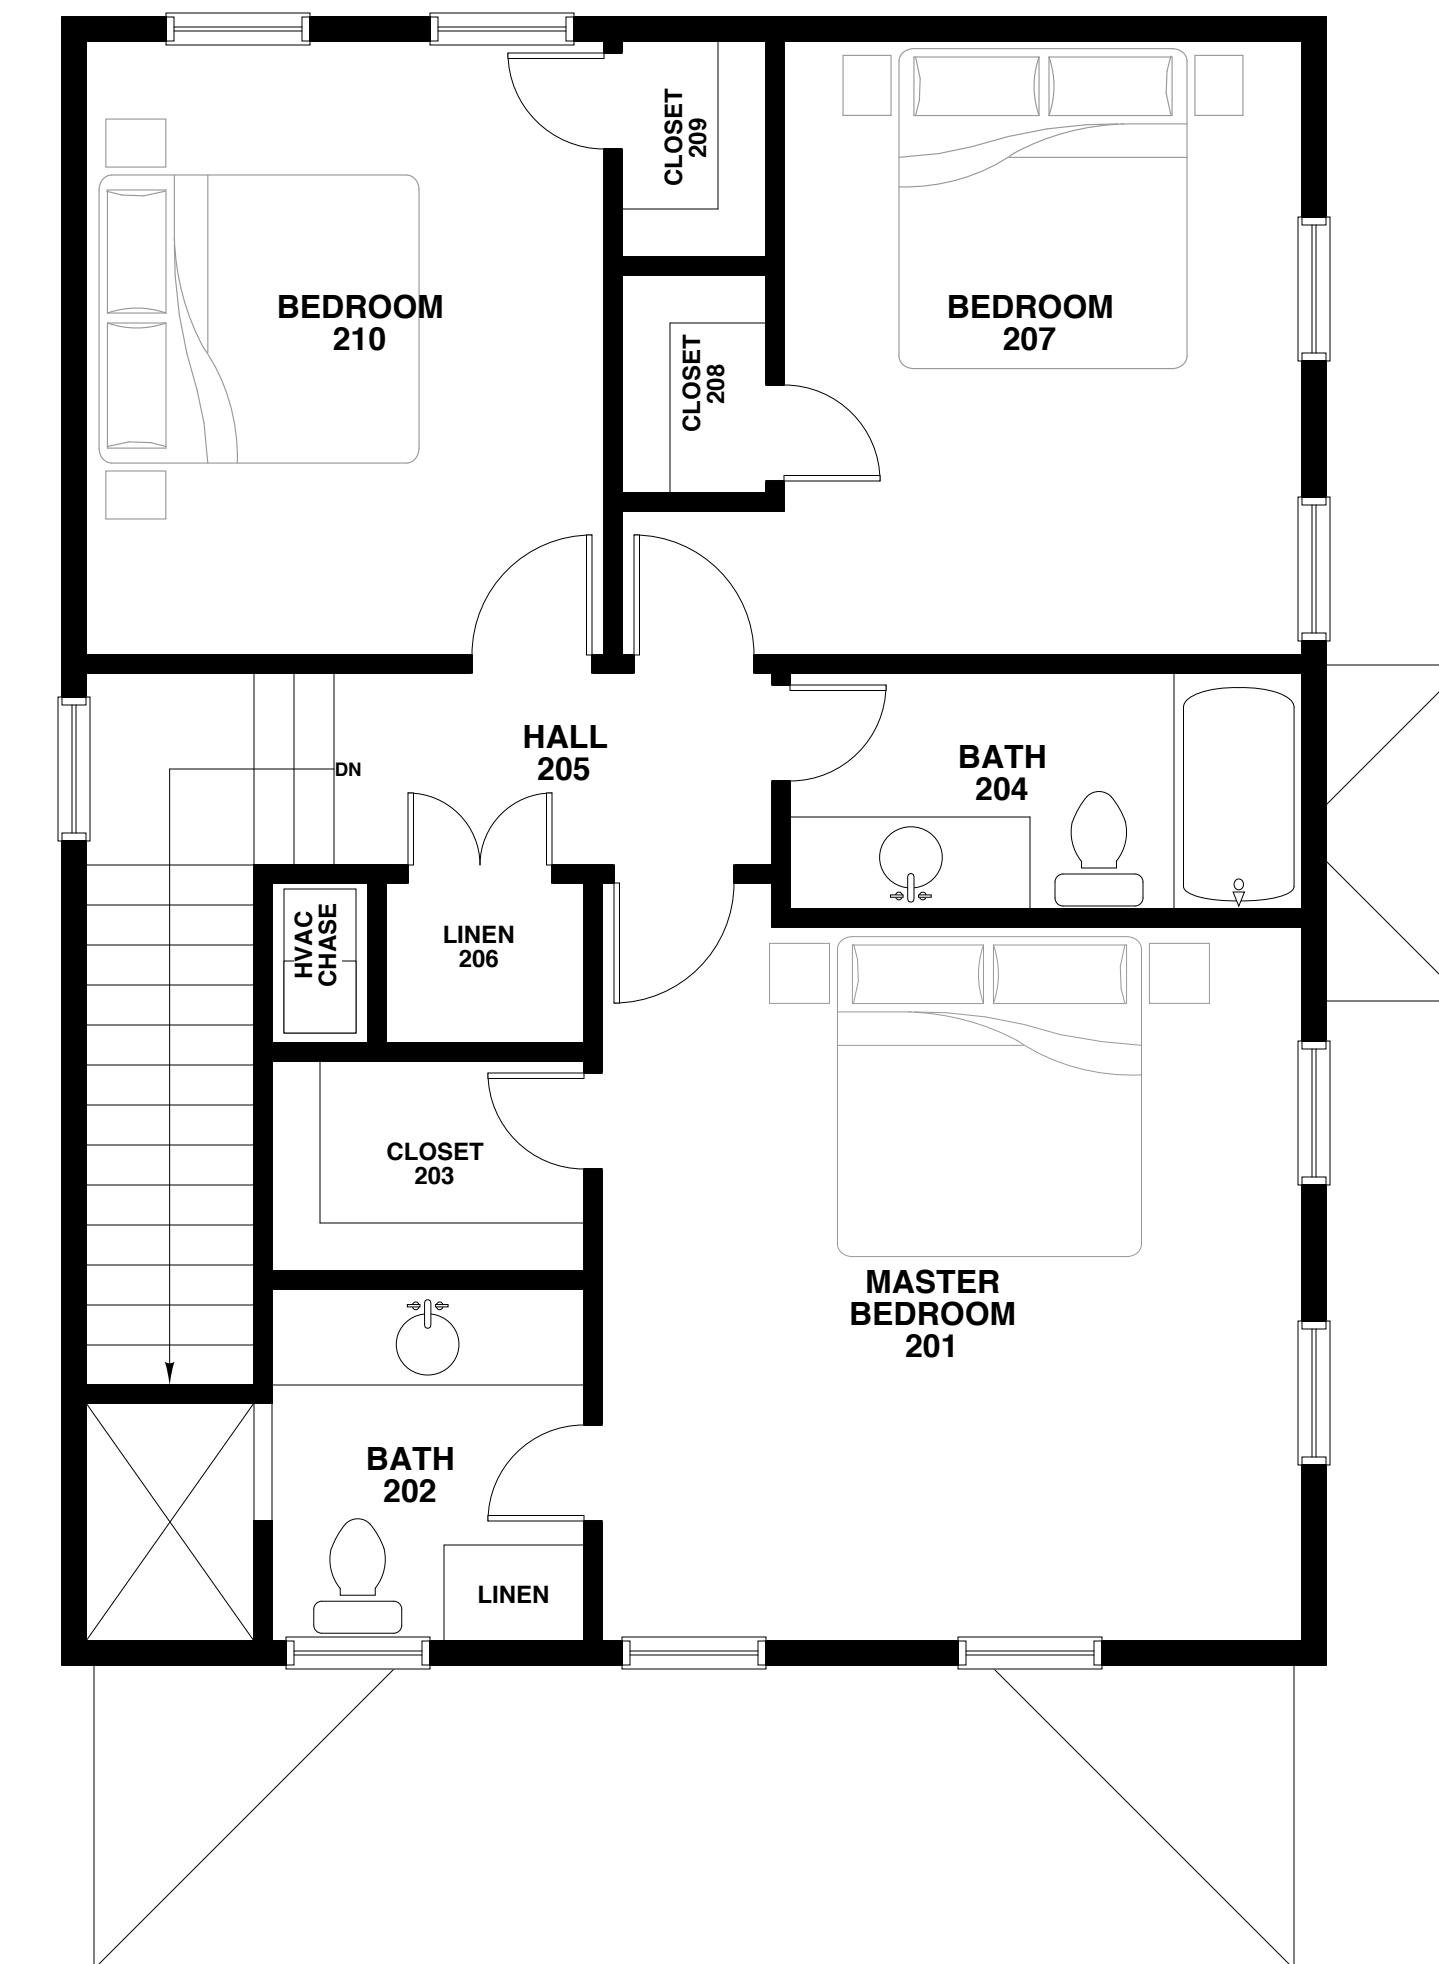

**"JENNIFER"**

**\*LOT 8**

**FIRST FLOOR PLAN**  
884 SQFT  
(1,768 SQFT-TOTAL)

NORTH  1/4"=1'-0"

**SECOND FLOOR PLAN**  
884 SQFT  
(1,768 SQFT-TOTAL)

NORTH  1/4"=1'-0"

**7058 SHEM DRIVE**

**NEW SINGLE FAMILY RESIDENCES  
MT. PLEASANT, SOUTH CAROLINA**

**FLOOR PLANS**