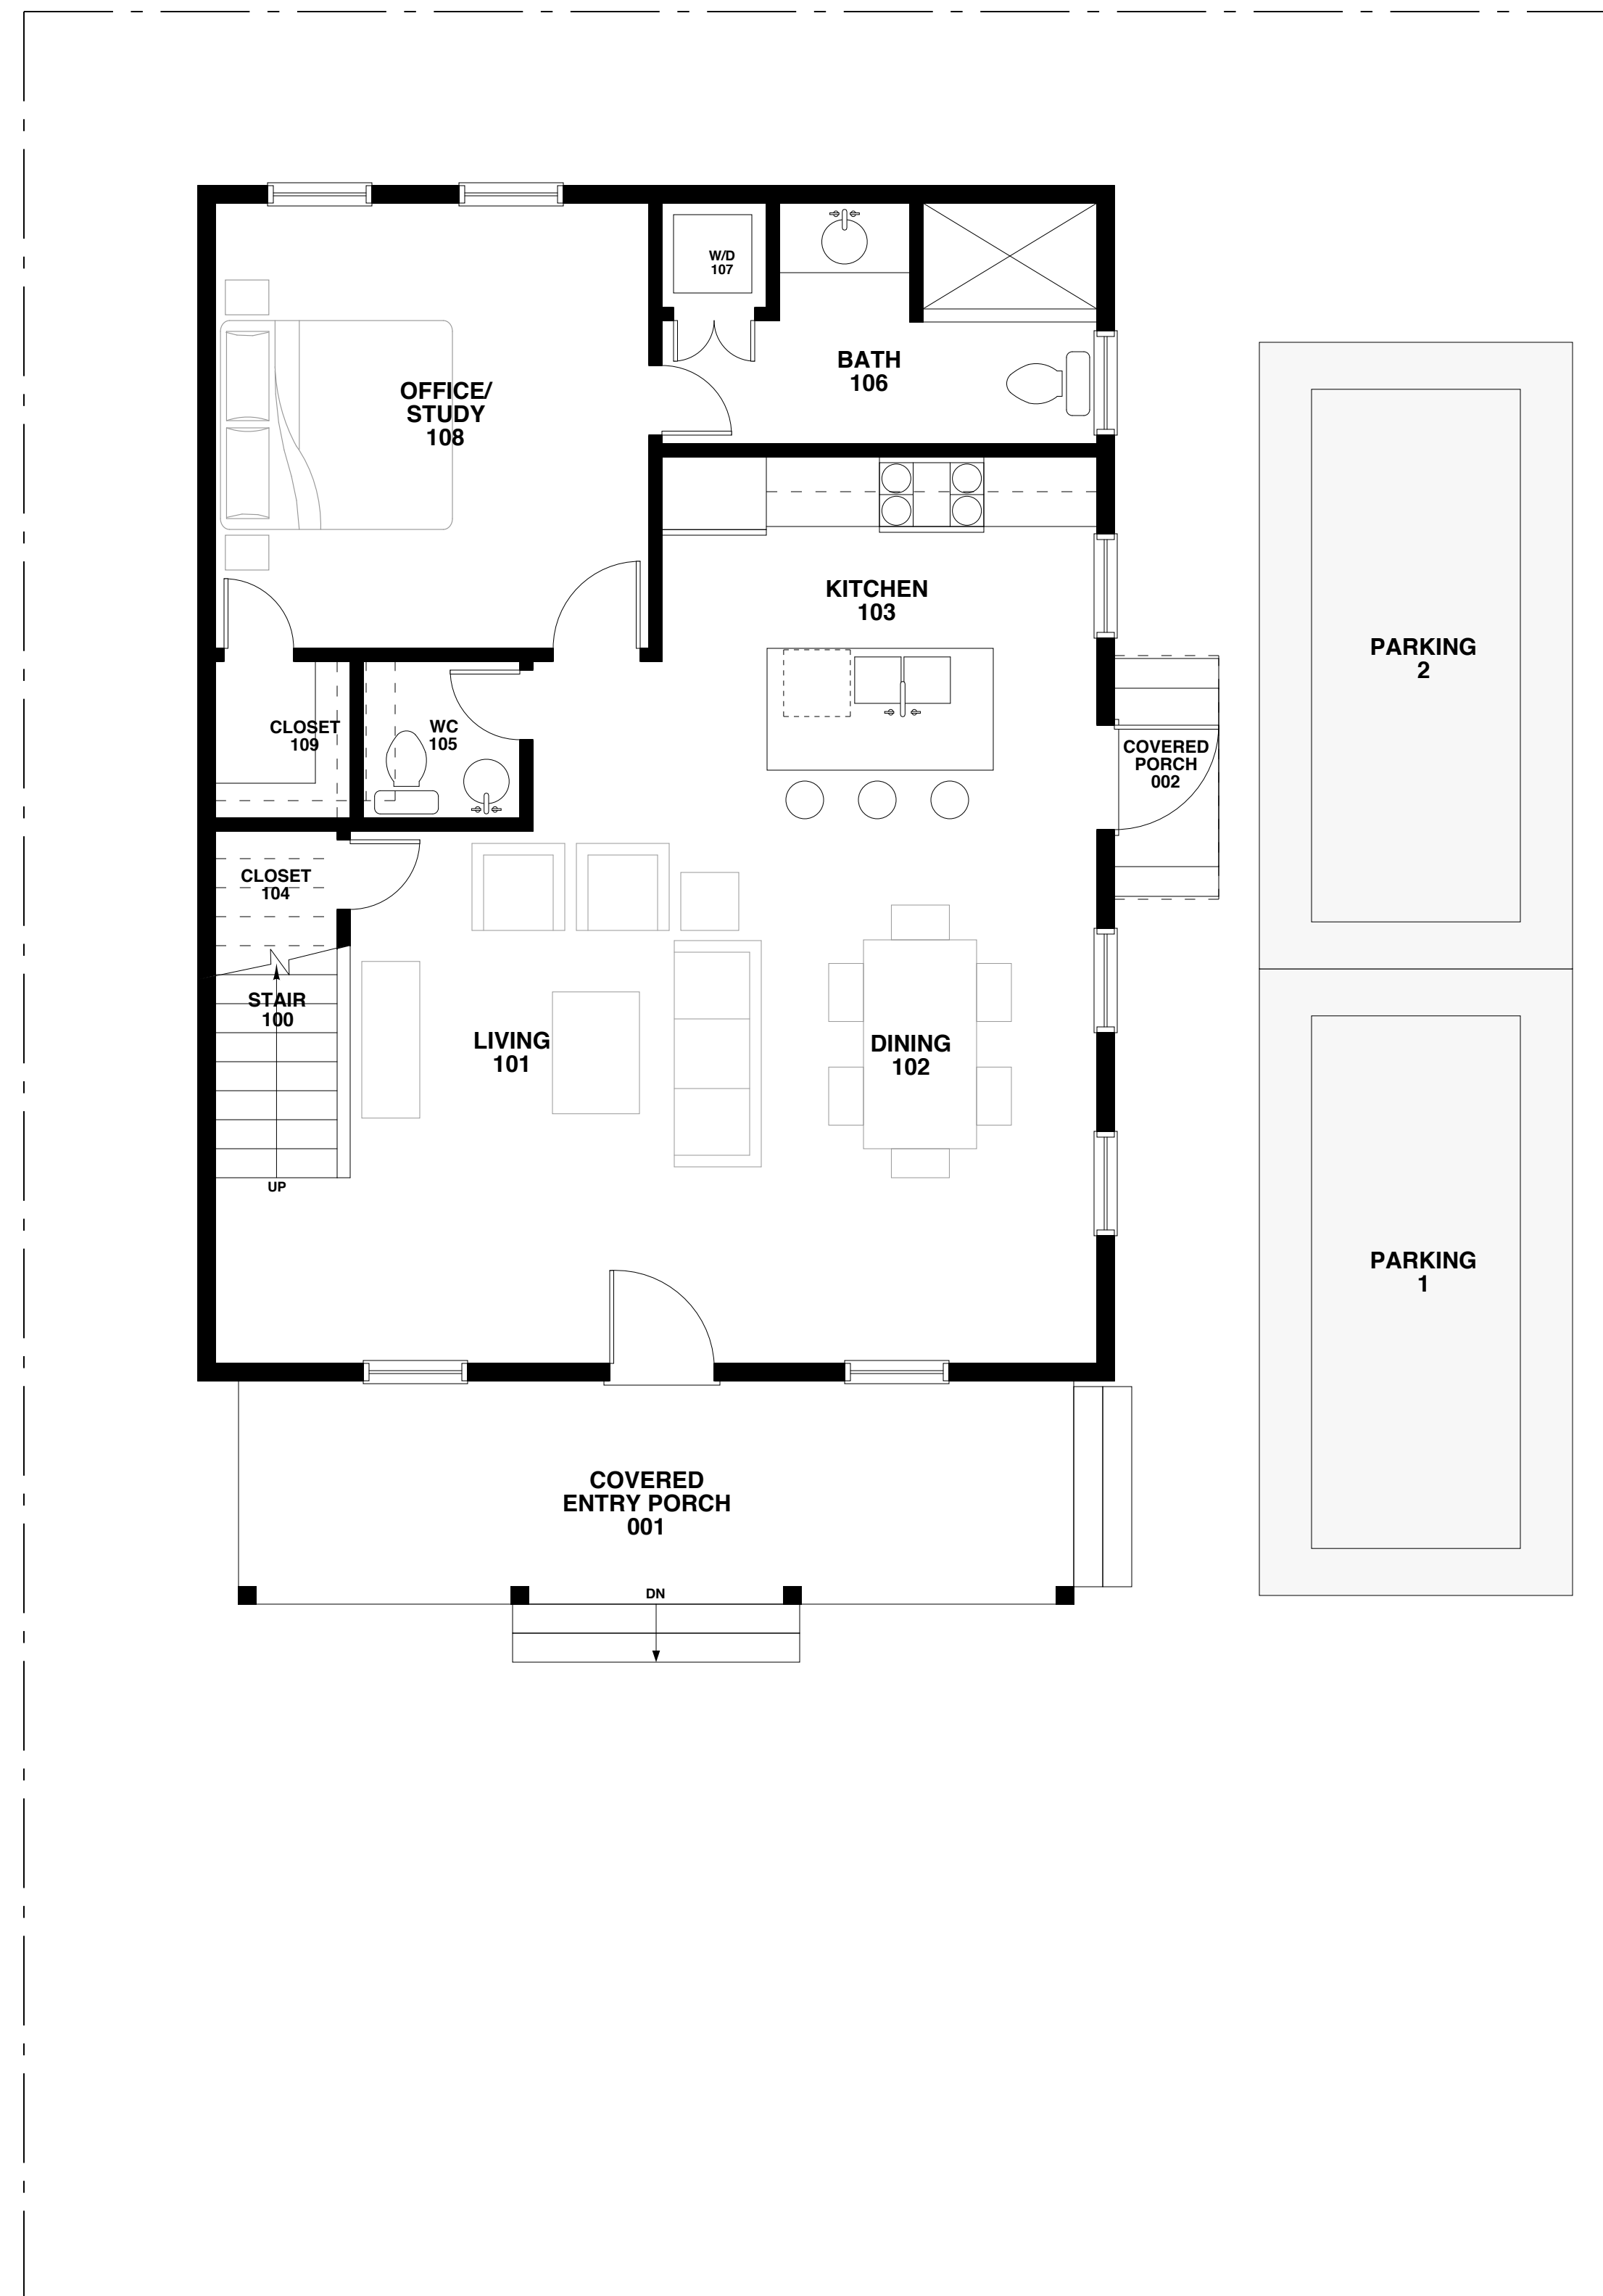

**"JENNIFER"**

**\*LOT 8**

**FIRST FLOOR PLAN**  
884 SQFT  
(1,768 SQFT-TOTAL)

NORTH  1/4"=1'-0"

**SECOND FLOOR PLAN**  
884 SQFT  
(1,768 SQFT-TOTAL)

NORTH  1/4"=1'-0"

**7058 SHEM DRIVE**

**NEW SINGLE FAMILY RESIDENCES  
MT. PLEASANT, SOUTH CAROLINA**

**FLOOR PLANS**