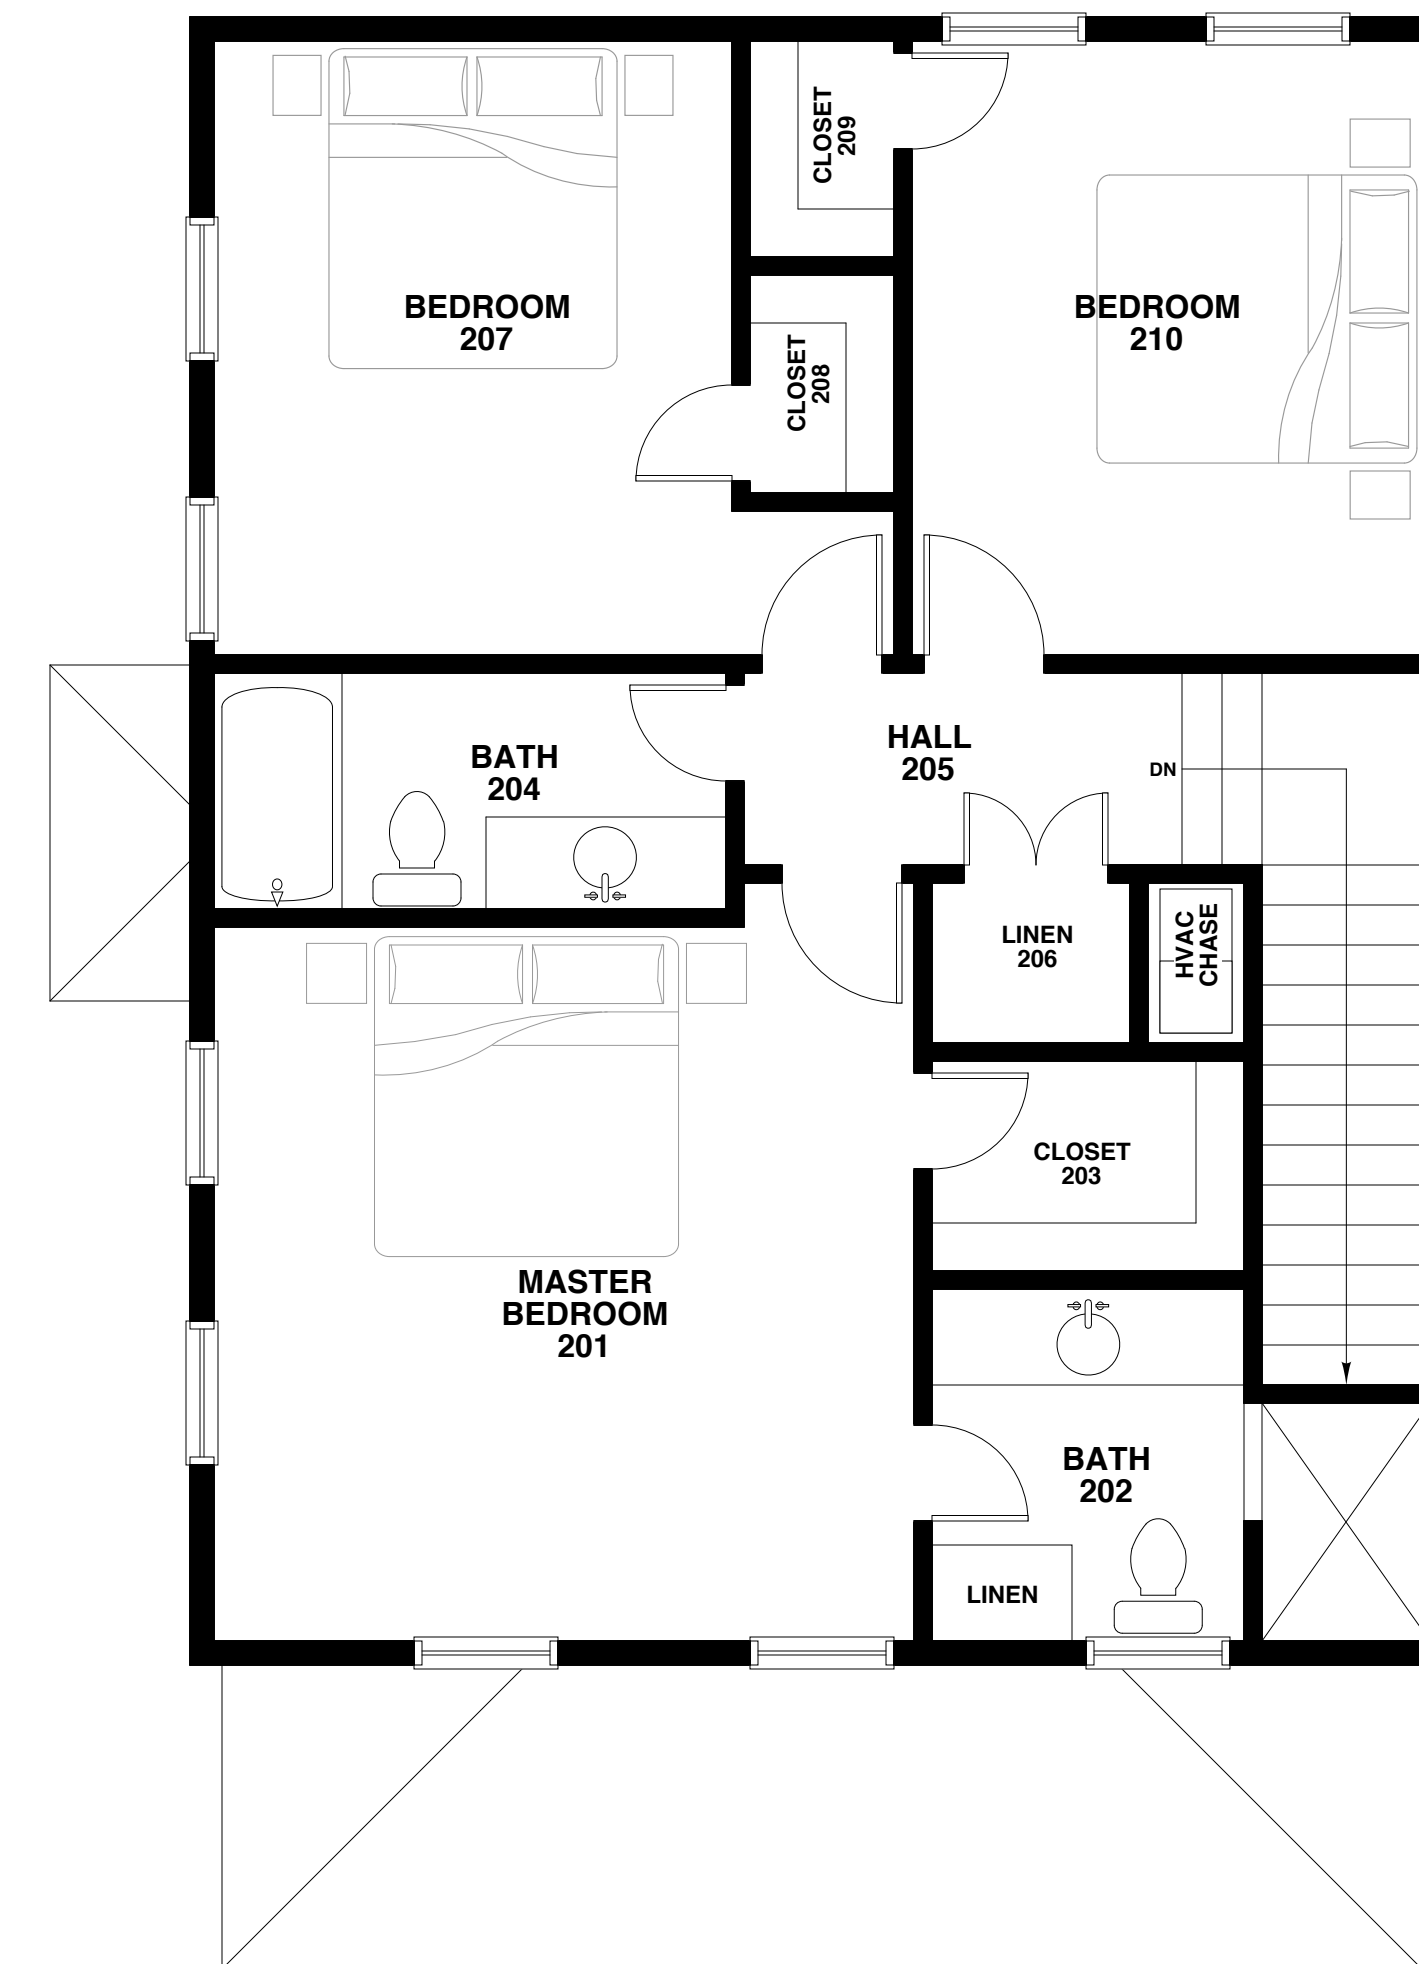

"JENNIFER"

***LOT 9**

FIRST FLOOR PLAN
884 SQFT
(1,768 SQFT-TOTAL)

SECOND FLOOR PLAN
884 SQFT
(1,768 SQFT-TOTAL)

7062 SHEM DRIVE

**NEW SINGLE FAMILY RESIDENCES
MT. PLEASANT, SOUTH CAROLINA**

FLOOR PLANS