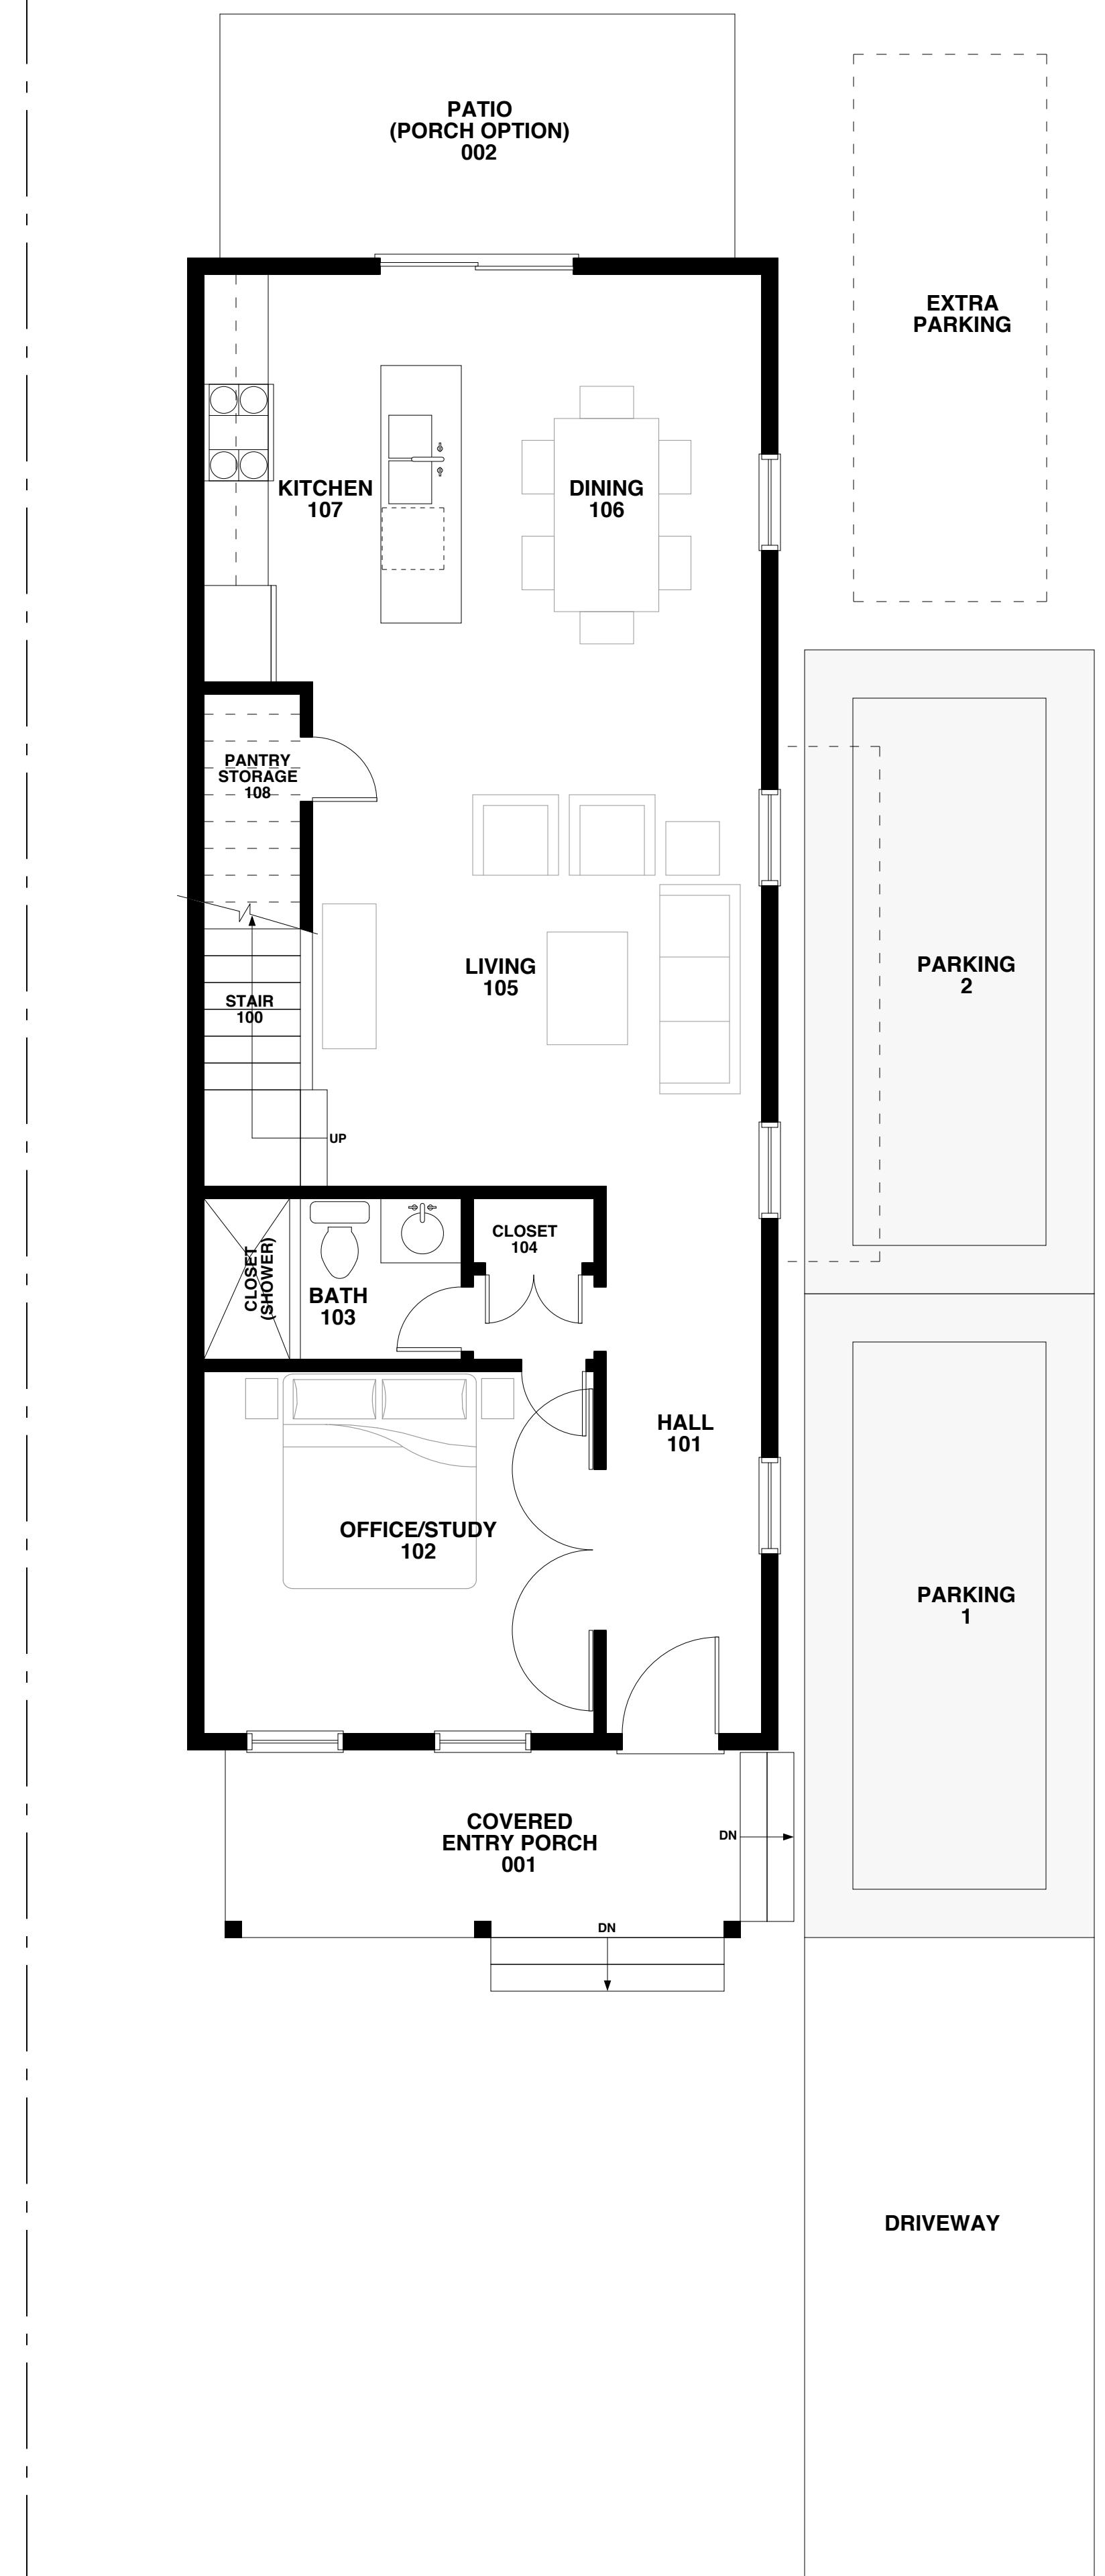

**"GEORGE-18 FT. WIDE"
(FULL PORCH)**

***LOT 10**

7076 VINCENT DRIVE

**NEW SINGLE FAMILY RESIDENCES
MT. PLEASANT, SOUTH CAROLINA**

FIRST FLOOR PLAN
828 SQFT
(1,712 SQFT-TOTAL)

SECOND FLOOR PLAN
884 SQFT
(1,712 SQFT-TOTAL)

FLOOR PLANS