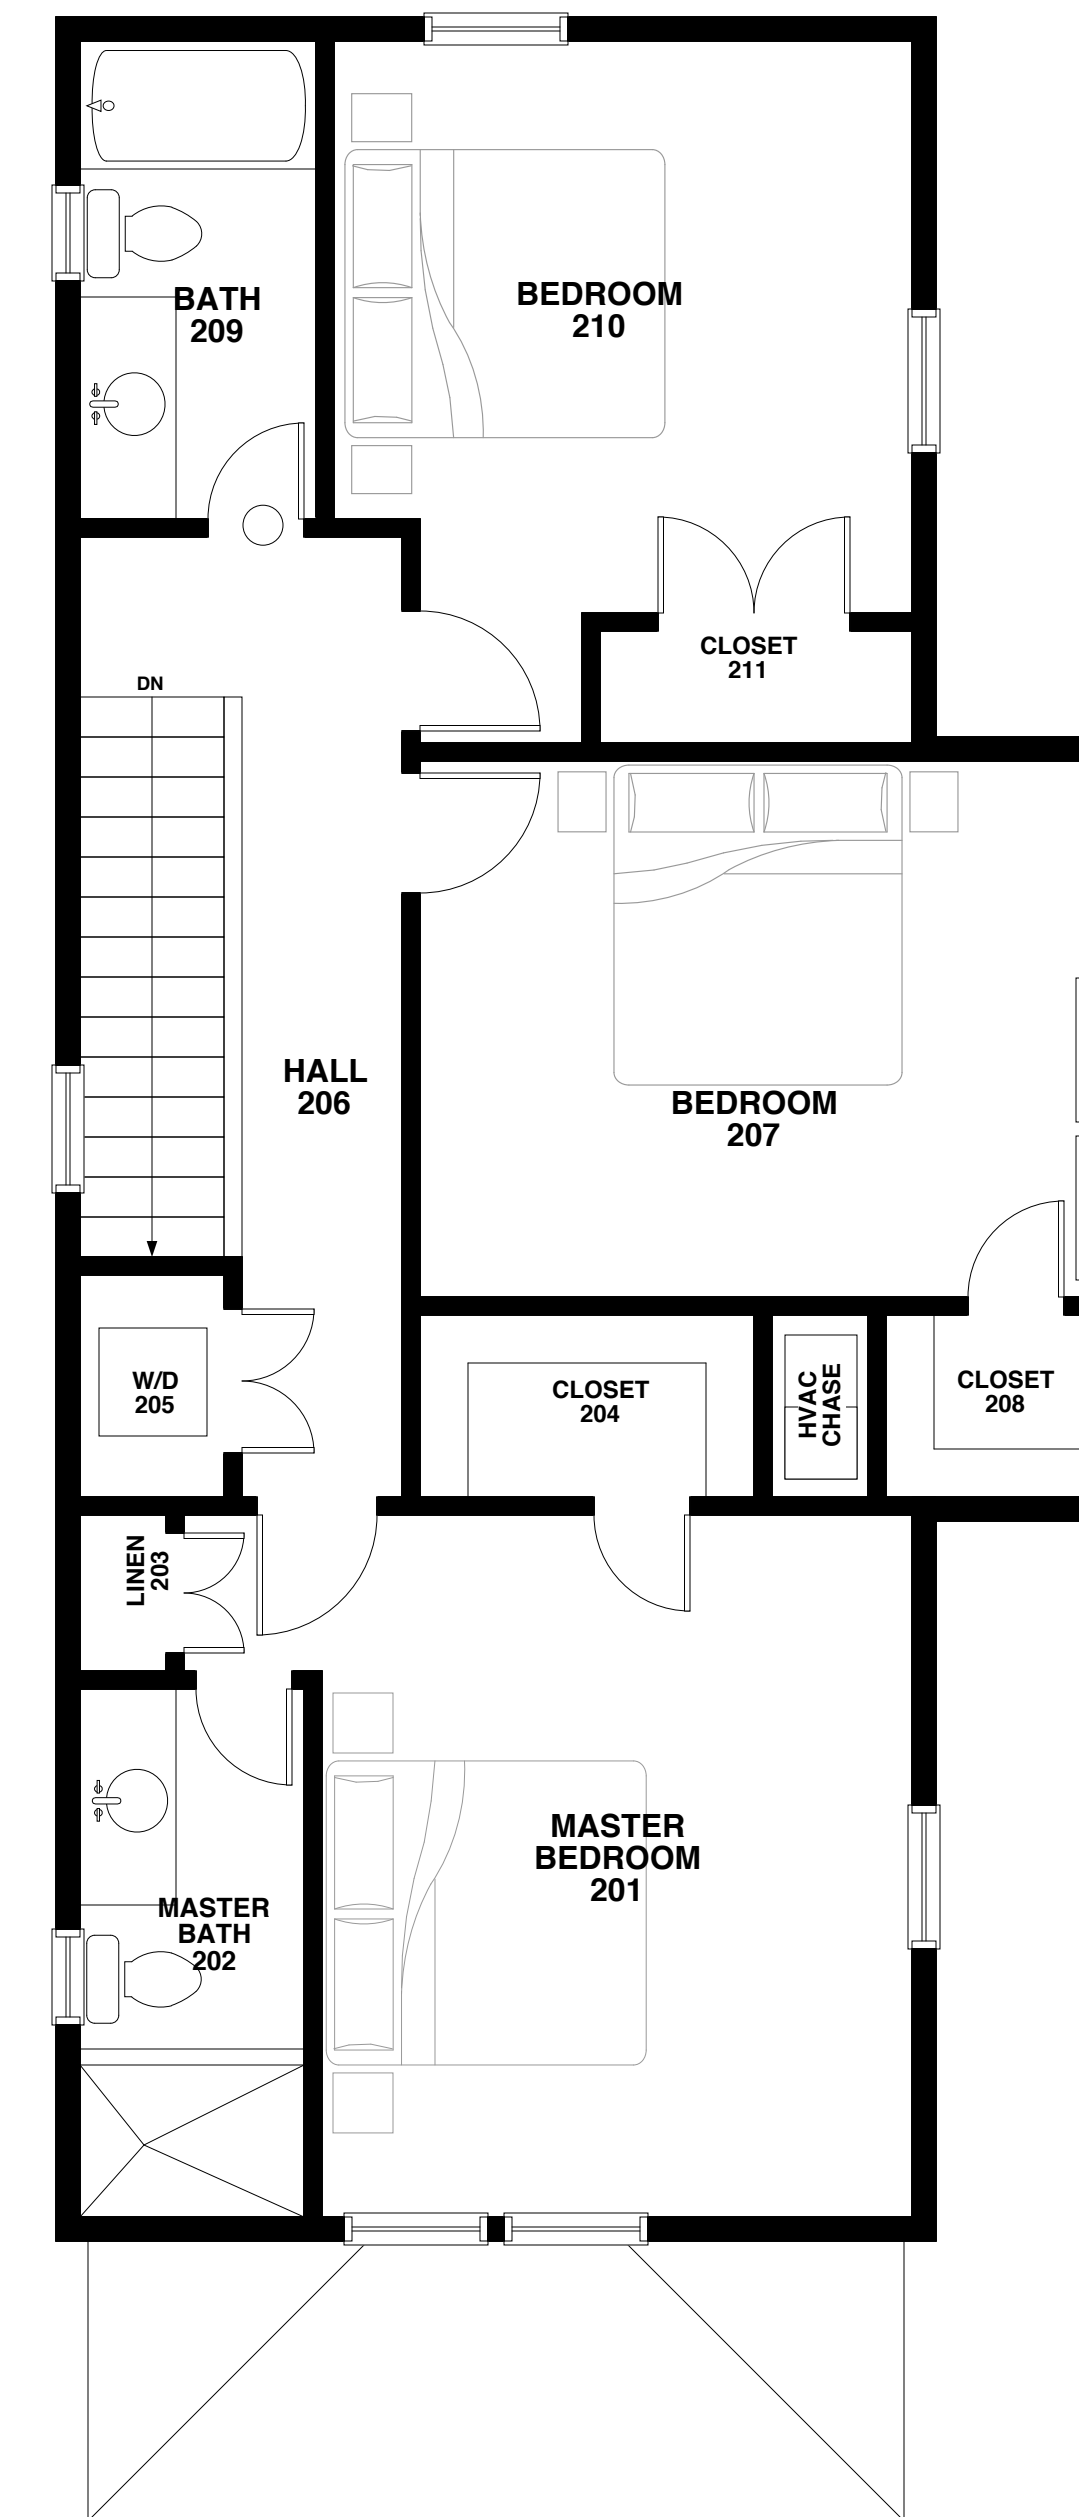

**"GEORGE-18 FT. WIDE"
(FULL PORCH)**

***LOT 10**

7076 VINCENT DRIVE

**NEW SINGLE FAMILY RESIDENCES
MT. PLEASANT, SOUTH CAROLINA**

FIRST FLOOR PLAN
828 SQFT
(1,712 SQFT-TOTAL)

SECOND FLOOR PLAN
884 SQFT
(1,712 SQFT-TOTAL)

FLOOR PLANS